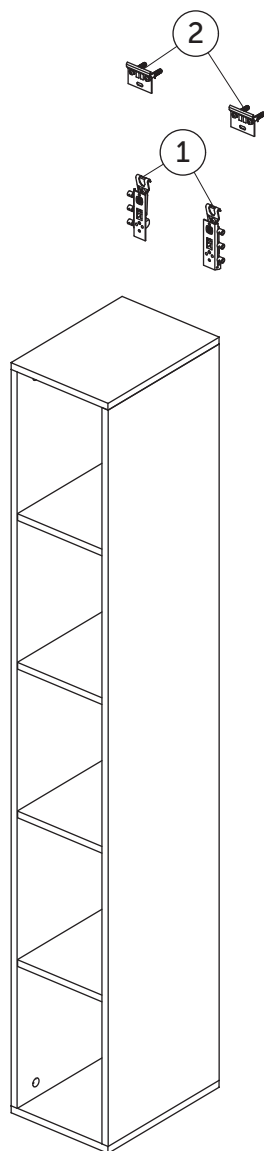

SPARE PARTS

Open Column unit 1710

Item	Description	Colour/Finish	Code No.	Quantity
1	Hanging brackets KIT 2		TV85467	pair
2	Wall fixation KIT 2 and security fixing		TV85567	13

GB 0870 129 6085
IT 800 - 652290
FR +33 (0)1 49 38 28 00
DE +49 (0)228 521 580