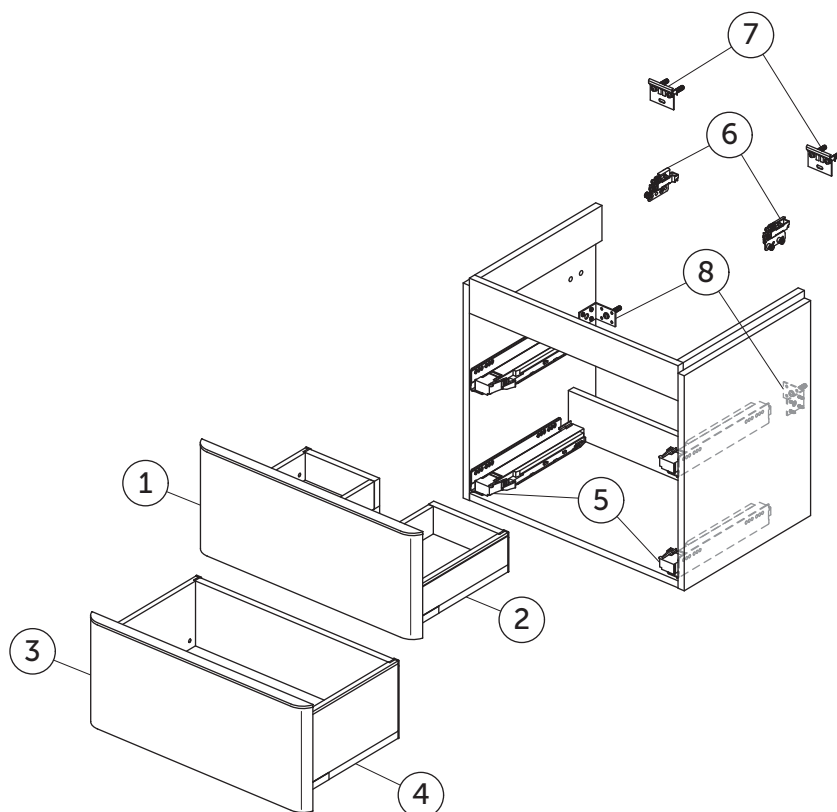

SPARE PARTS

Basin unit 570
2 drawers

Item	Description	Colour/Finish	Code No.	Quantity
1	Upper drawer front panel 57	PA - Dark Walnut PB - Gold Oak WG - Glossy White Y2 - Matt Anthracite	TV833PA TV833PB TV833WG TV833Y2	1
2	Upper drawer structure box 57	Y2 - Matt Anthracite	TV834Y2	1
3	Lower drawer front panel 57	PA - Dark Walnut PB - Gold Oak WG - Glossy White Y2 - Matt Anthracite	TV835PA TV835PB TV835WG TV835Y2	1
4	Lower drawer structure box 57	Y2 - Matt Anthracite	TV836Y2	1
5	Runners 300 Push KIT		TV80467	pair
6	Hanging brackets KIT 1		TV80567	pair
7	Wall fixation KIT 1		TV80667	14
8	Safety KIT		TV86167	pair