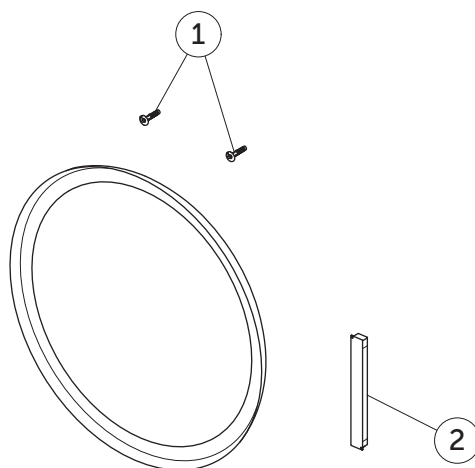

SPARE PARTS

Metal Escutcheon
Round Mirror 650

Item	Description	Colour/Finish	Code No.	Quantity
1	Wall fixing KIT Escutcheon Mirrors		TV89367	16
2	Transformer SNP30 & IP blue connector *		TV89267	1

* Transformer type:
1. SNAPPY SNP30-12FP-1