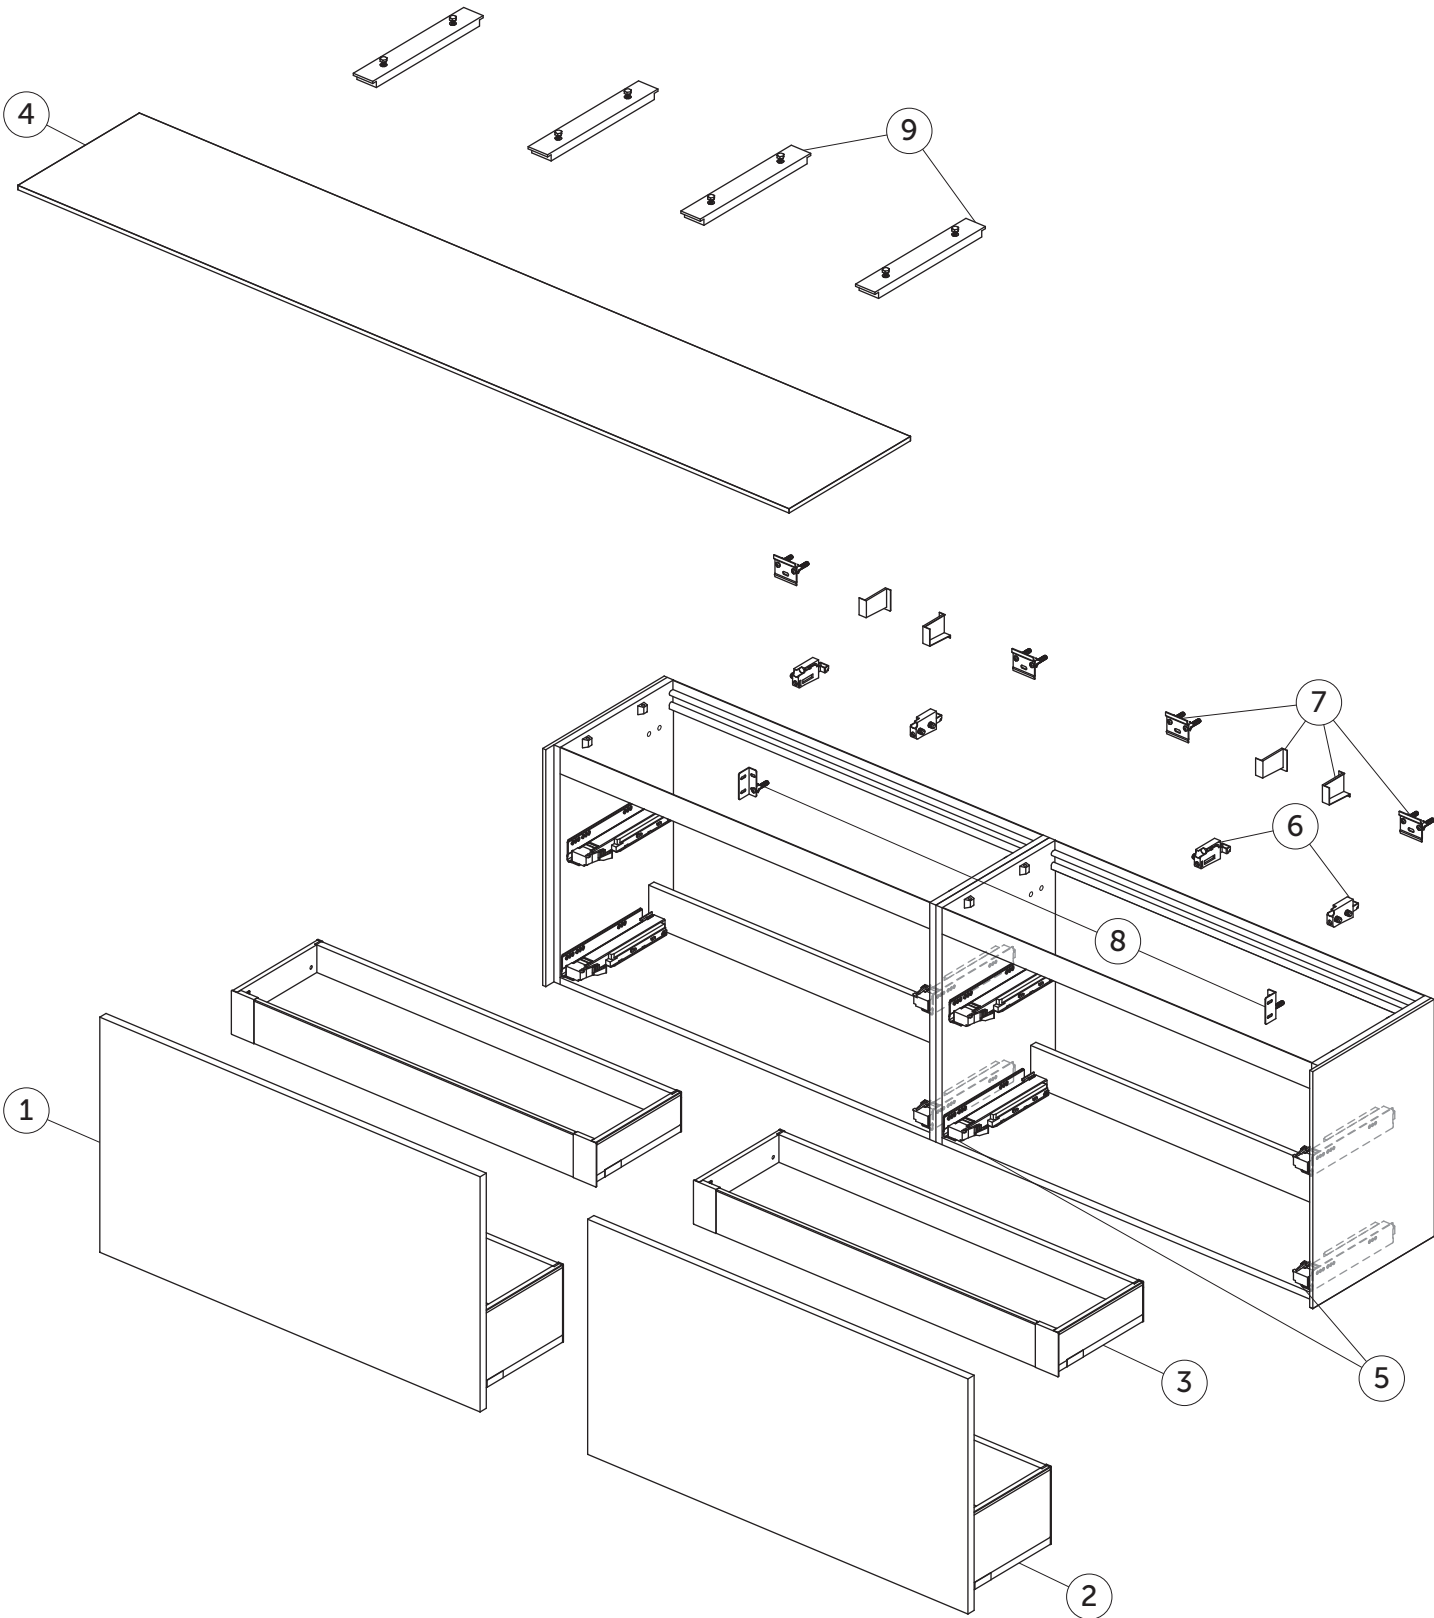

# SPARE PARTS

Basin Unit 2000  
2 external drawers, 2 internal drawers

# SPARE PARTS

Basin Unit 2000

2 external drawers, 2 internal drawers

Item	Description	Colour/Finish	Code No.	Quantity
1	Drawer front panel 980 x 536	Y1 - Matt White Y2 - Matt Anthracite Y3 - Matt Sunset Y4 - Smoked Oak Y5 - Dark Walnut Y6 - Light Oak	TV735Y1 TV735Y2 TV735Y3 TV735Y4 TV735Y5 TV735Y6	1
2	Drawer structure box 100 x 37	Y2 - Matt Anthracite	TV736Y2	1
3	Complete internal drawer 100	Y2 - Matt Anthracite	TV737Y2	1
4	Worktop 1987 x 373 no cut	Y1 - Matt White Y2 - Matt Anthracite Y3 - Matt Sunset Y4 - Smoked Oak Y5 - Dark Walnut Y6 - Light Oak	TV741Y1 TV741Y2 TV741Y3 TV741Y4 TV741Y5 TV741Y6	1
5	Runners 270 Push KIT		TV72567	pair
6	Hanging brackets KIT 1		RV08267	pair
7	Wall fixation KIT 1 new		TV72667	14
8	Safety KIT (brackets, screws & plugs)		TV38767	12
9	Worktop adjustable support kit short		TV73467	pair