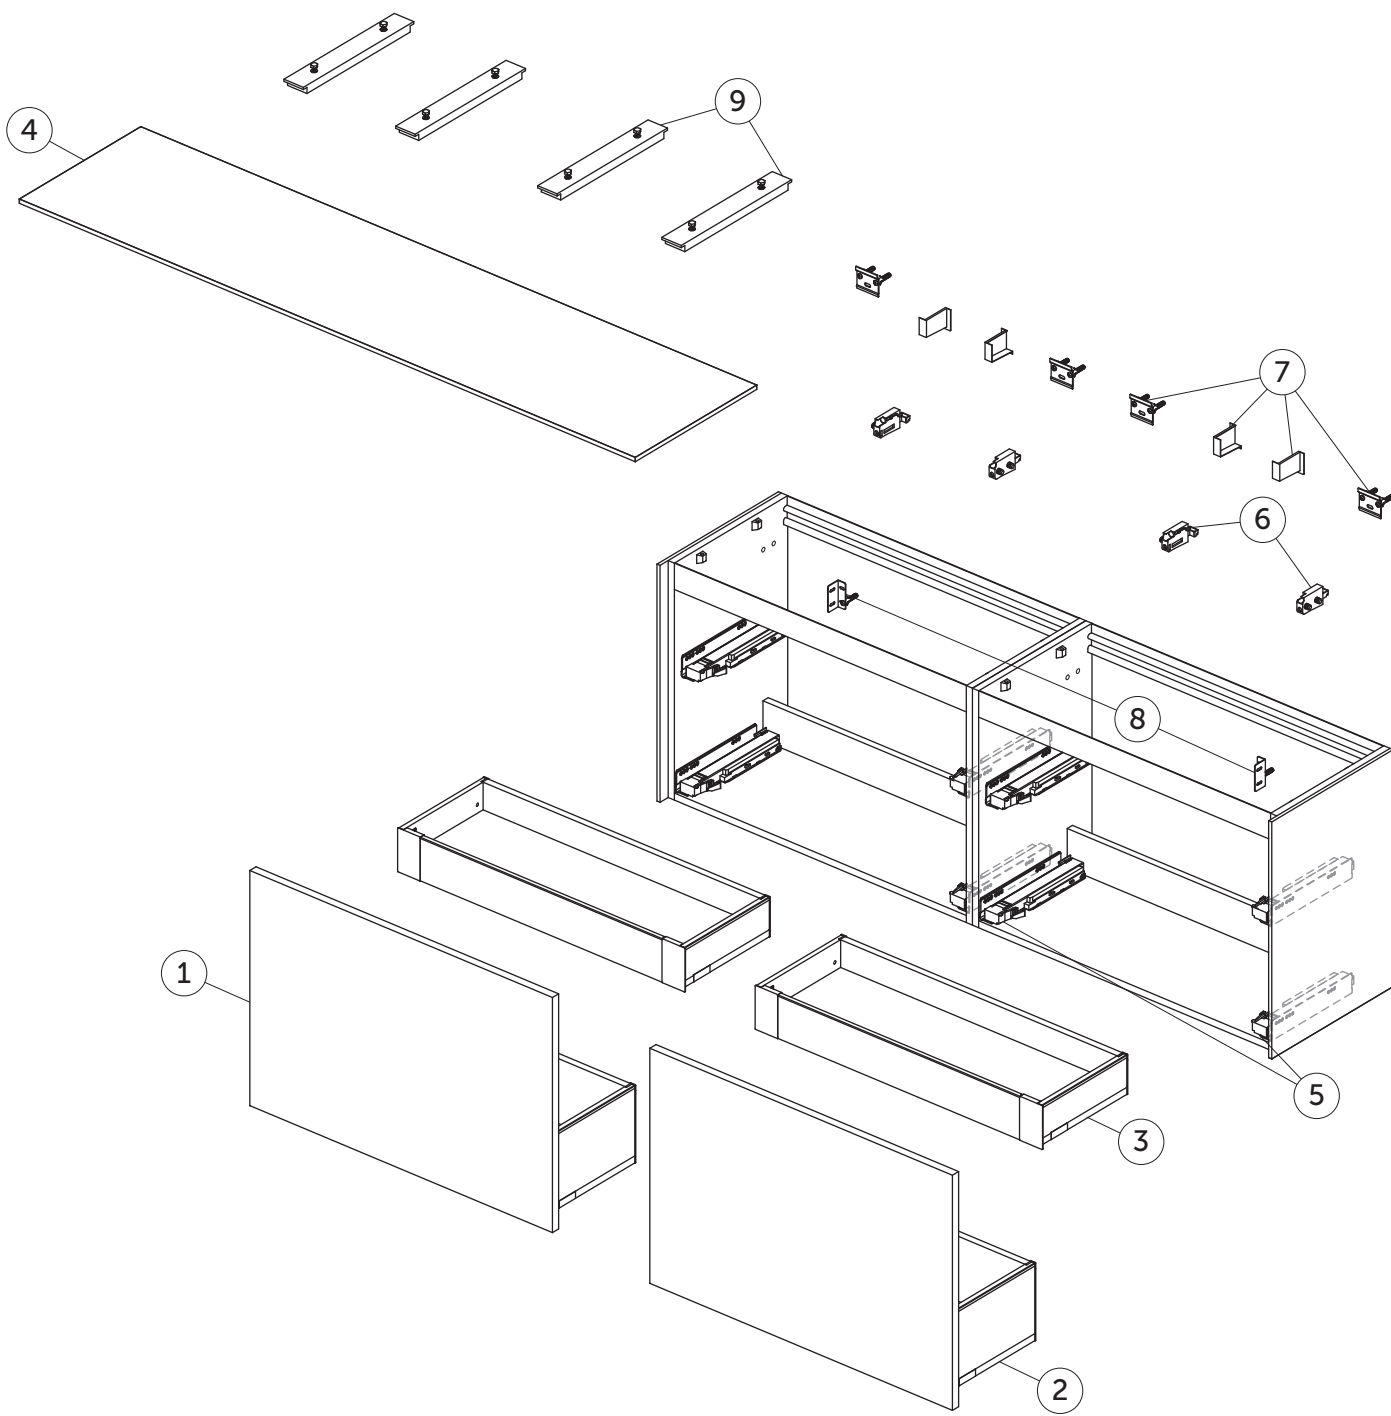

# SPARE PARTS

Basin Unit 1600  
2 external drawers, 2 internal drawers

# SPARE PARTS

Basin Unit 1600

2 external drawers, 2 internal drawers

Item	Description	Colour/Finish	Code No.	Quantity
1	Drawer front panel 780 x 536	Y1 - Matt White Y2 - Matt Anthracite Y3 - Matt Sunset Y4 - Smoked Oak Y5 - Dark Walnut Y6 - Light Oak	TV727Y1 TV727Y2 TV727Y3 TV727Y4 TV727Y5 TV727Y6	1
2	Drawer structure box 80 x 37	Y2 - Matt Anthracite	TV728Y2	1
3	Complete internal drawer 80	Y2 - Matt Anthracite	TV729Y2	1
4	Worktop 1587 x 373 no cut	Y1 - Matt White Y2 - Matt Anthracite Y3 - Matt Sunset Y4 - Smoked Oak Y5 - Dark Walnut Y6 - Light Oak	TV733Y1 TV733Y2 TV733Y3 TV733Y4 TV733Y5 TV733Y6	1
5	Runners 270 Push KIT		TV72567	pair
6	Hanging brackets KIT 1		RV08267	pair
7	Wall fixation KIT 1 new		TV72667	14
8	Safety KIT (brackets, screws & plugs)		TV38767	12
9	Worktop adjustable support kit short		TV73467	pair