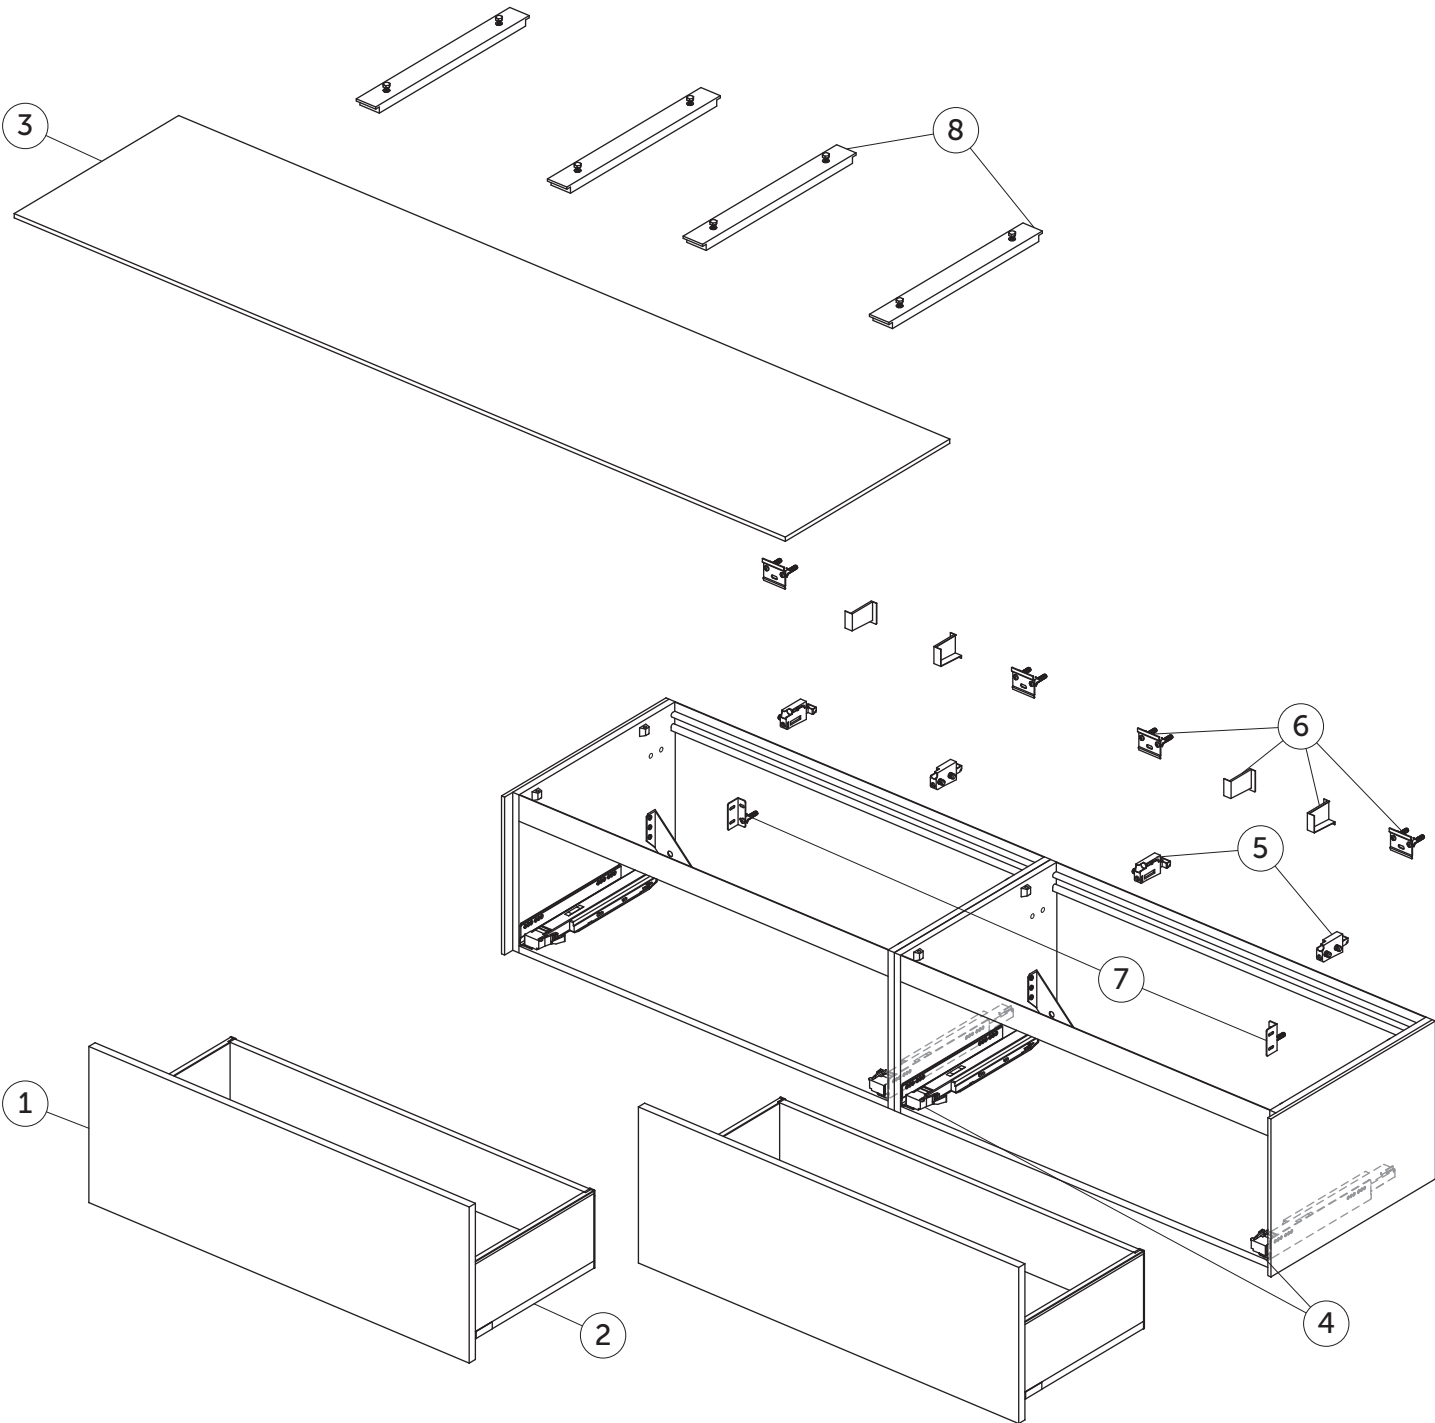

SPARE PARTS

Basin Unit 2000
2 drawers

SPARE PARTS

Basin Unit 2000
2 drawers

Item	Description	Colour/Finish	Code No.	Quantity
1	Drawer front panel 980 x 356	Y1 - Matt White Y2 - Matt Anthracite Y3 - Matt Sunset Y4 - Smoked Oak Y5 - Dark Walnut Y6 - Light Oak	TV776Y1 TV776Y2 TV776Y3 TV776Y4 TV776Y5 TV776Y6	1
2	Drawer structure box 100 x 50.5	Y2 - Matt Anthracite	TV777Y2	1
3	Worktop 1987 x 505 no cut	Y1 - Matt White Y2 - Matt Anthracite Y3 - Matt Sunset Y4 - Smoked Oak Y5 - Dark Walnut Y6 - Light Oak	TV781Y1 TV781Y2 TV781Y3 TV781Y4 TV781Y5 TV781Y6	1
4	Runners 400 Push KIT		TV76967	pair
5	Hanging brackets KIT 1		RV08267	pair
6	Wall fixation KIT 1 new		TV72667	14
7	Safety KIT (brackets, screws & plugs)		TV38767	12
8	Worktop adjustable support KIT		UV24067	pair