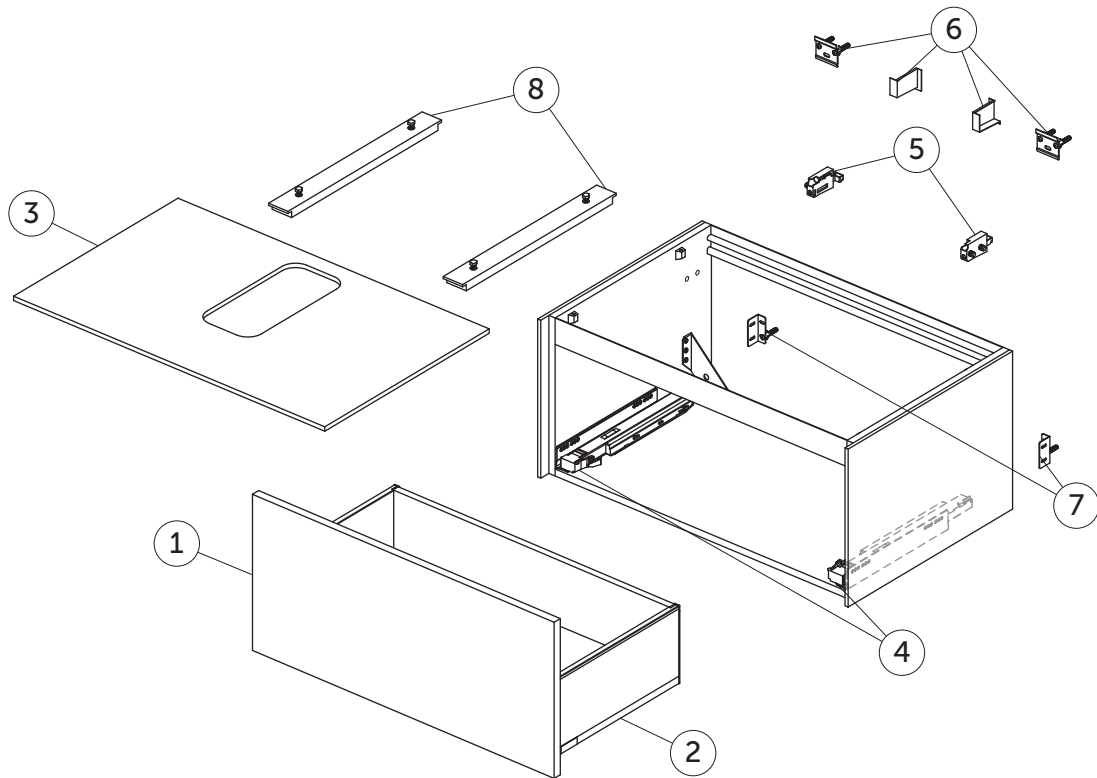

SPARE PARTS

Basin Unit 800
1 drawer

Item	Description	Colour/Finish	Code No.	Quantity
1	Drawer front panel 780 x 356	Y1 - Matt White Y2 - Matt Anthracite Y3 - Matt Sunset Y4 - Smoked Oak Y5 - Dark Walnut Y6 - Light Oak	TV770Y1 TV770Y2 TV770Y3 TV770Y4 TV770Y5 TV770Y6	1
2	Drawer structure box 80 x 50.5	Y2 - Matt Anthracite	TV771Y2	1
3	Worktop 802 x 505 center cut	Y1 - Matt White Y2 - Matt Anthracite Y3 - Matt Sunset Y4 - Smoked Oak Y5 - Dark Walnut Y6 - Light Oak	TV772Y1 TV772Y2 TV772Y3 TV772Y4 TV772Y5 TV772Y6	1
	Worktop 802 x 505 no cut	Y1 - Matt White Y2 - Matt Anthracite Y3 - Matt Sunset Y4 - Smoked Oak Y5 - Dark Walnut Y6 - Light Oak	TV773Y1 TV773Y2 TV773Y3 TV773Y4 TV773Y5 TV773Y6	1
4	Runners 400 Push KIT		TV76967	pair
5	Hanging brackets KIT 1		RV08267	pair
6	Wall fixation KIT 1 new		TV72667	14
7	Safety KIT (brackets, screws & plugs)		TV38767	12
8	Worktop adjustable support KIT		UV24067	pair