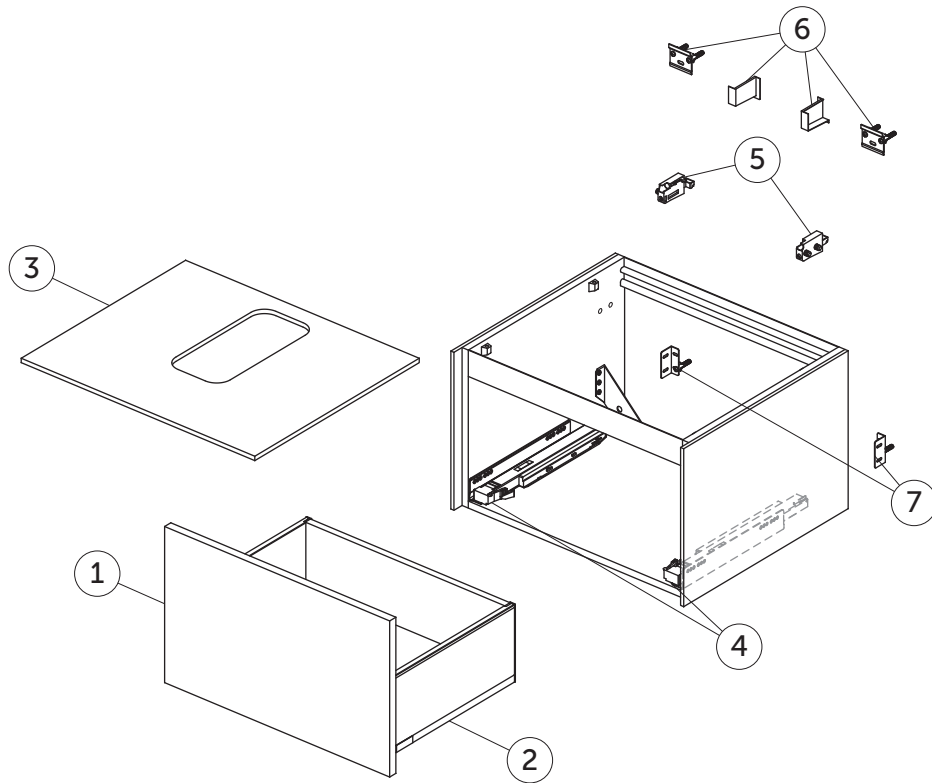

SPARE PARTS

Basin Unit 600
1 drawer

Item	Description	Colour/Finish	Code No.	Quantity
1	Drawer front panel 580 x 356	Y1 - Matt White Y2 - Matt Anthracite Y3 - Matt Sunset Y4 - Smoked Oak Y5 - Dark Walnut Y6 - Light Oak	TV765Y1 TV765Y2 TV765Y3 TV765Y4 TV765Y5 TV765Y6	1
2	Drawer structure box 60 x 50.5	Y2 - Matt Anthracite	TV766Y2	1
3	Worktop 602 x 505 center cut	Y1 - Matt White Y2 - Matt Anthracite Y3 - Matt Sunset Y4 - Smoked Oak Y5 - Dark Walnut Y6 - Light Oak	TV767Y1 TV767Y2 TV767Y3 TV767Y4 TV767Y5 TV767Y6	1
	Worktop 602 x 505 no cut	Y1 - Matt White Y2 - Matt Anthracite Y3 - Matt Sunset Y4 - Smoked Oak Y5 - Dark Walnut Y6 - Light Oak	TV768Y1 TV768Y2 TV768Y3 TV768Y4 TV768Y5 TV768Y6	1
4	Runners 400 Push KIT		TV76967	pair
5	Hanging brackets KIT 1		RV08267	pair
6	Wall fixation KIT 1 new		TV72667	14
7	Safety KIT (brackets, screws & plugs)		TV38767	12