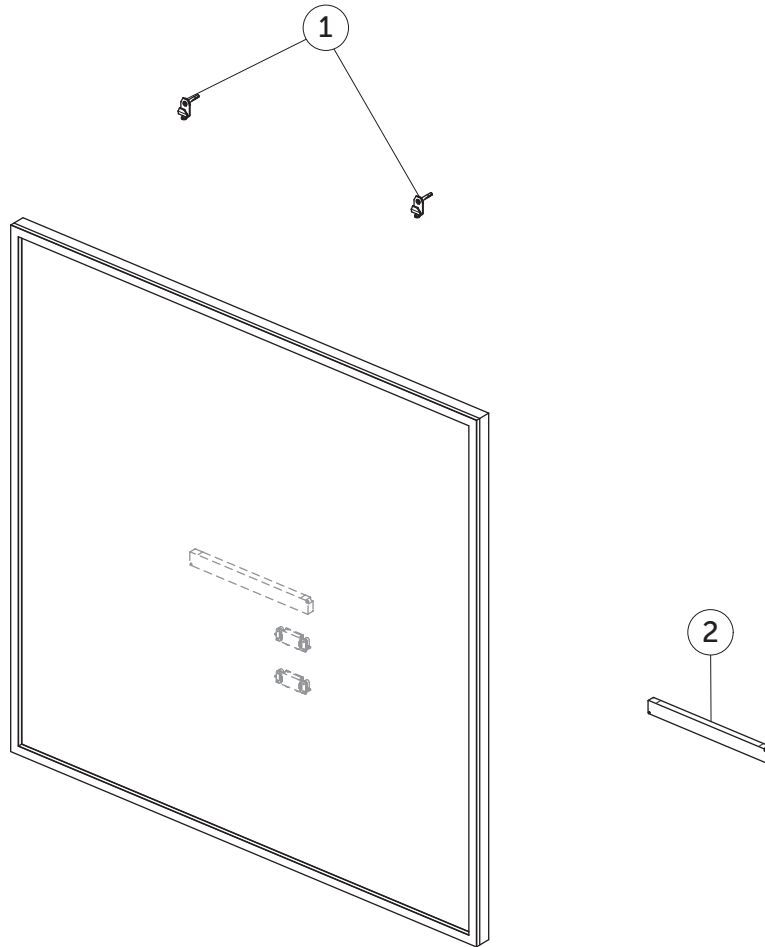

SPARE PARTS

Black Square Mirror 1200

| Item | Description | Colour/Finish | Code No. | Quantity |
|------|--|---------------|----------|----------|
| 1 | Wall fixing KIT Framed Mirrors | | TV71367 | 10 |
| 2 | Transformer with connector KR_CO+TRD * | | TV86267 | 1 |