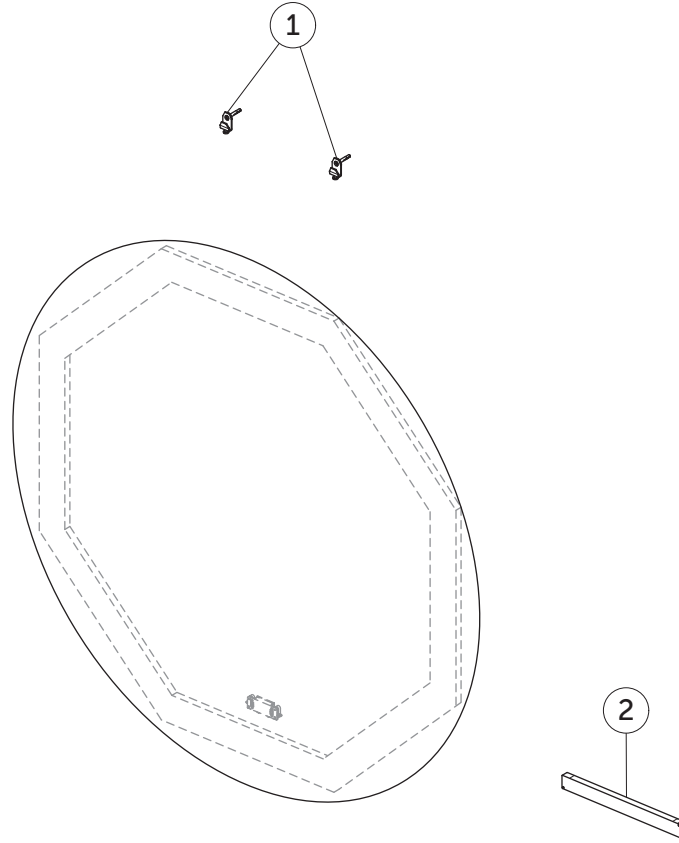

SPARE PARTS

Round Mirror 1200

Item	Description	Colour/Finish	Code No.	Quantity
1	Wall fixing KIT Framed Mirrors		TV71367	10
2	Transformer SNP60 & IP blue connector *		TV89167	1

* Transformer type:
1. SNAPPY SNP60-12FP-1