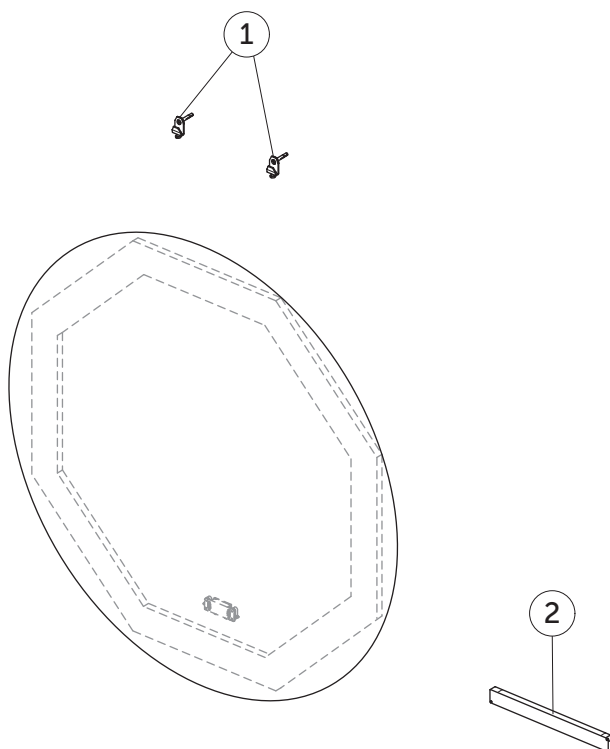

SPARE PARTS

Round Mirror 1000

Item	Description	Colour/Finish	Code No.	Quantity
1	Wall fixing KIT Framed Mirrors		TV71367	10
2	Transformer SNP60 & IP blue connector *		TV89167	1

* Transformer type:
1. SNAPPY SNP60-12FP-1