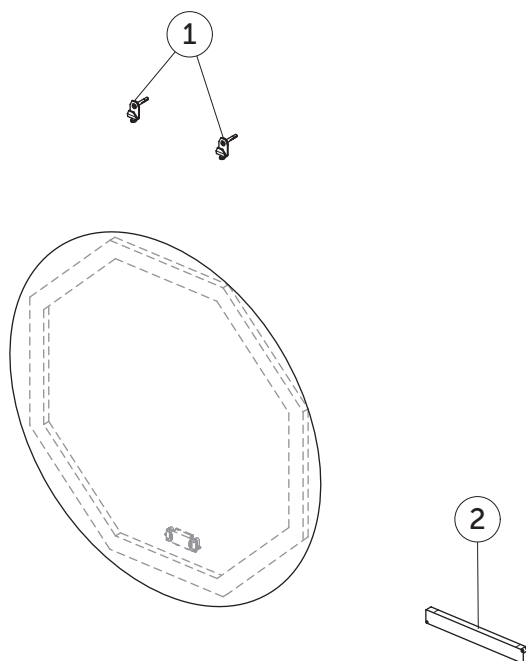

SPARE PARTS

Round Mirror 800

Item	Description	Colour/Finish	Code No.	Quantity
1	Wall fixing KIT Framed Mirrors		TV71367	10
2	Transformer SNP30 & IP blue connector *		TV89267	1

* Transformer type:
1. SNAPPY SNP30-12FP-1