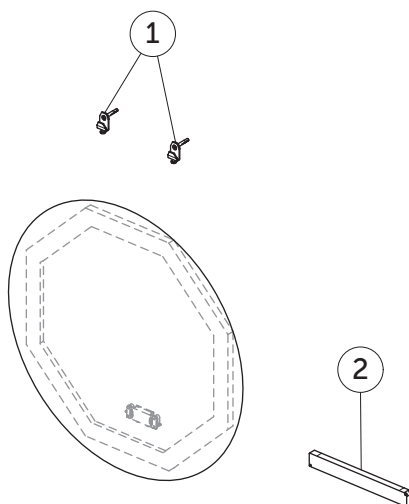

SPARE PARTS

Round Mirror 600

Item	Description	Colour/Finish	Code No.	Quantity
1	Wall fixing KIT Framed Mirrors		TV71367	10
2	Transformer SNP30 & IP blue connector *		TV89267	1

* Transformer type:
1. SNAPPY SNP30-12FP-1