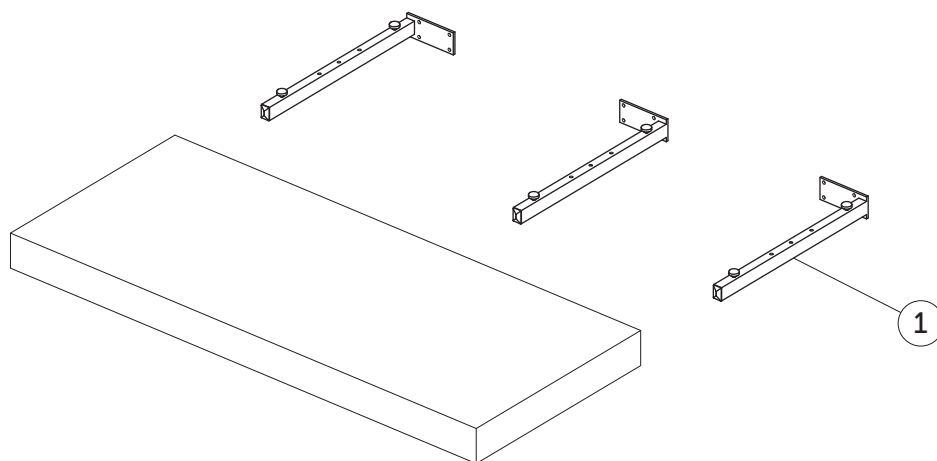

# SPARE PARTS

Console 1200

Item	Description	Colour/Finish	Code No.	Quantity
1	Bracket for console reversible		U842867	1

Ideal Standard International NV  
Corporate Village – Gent Building  
Da Vincilaan 2  
B1935 – Zaventem  
Belgium