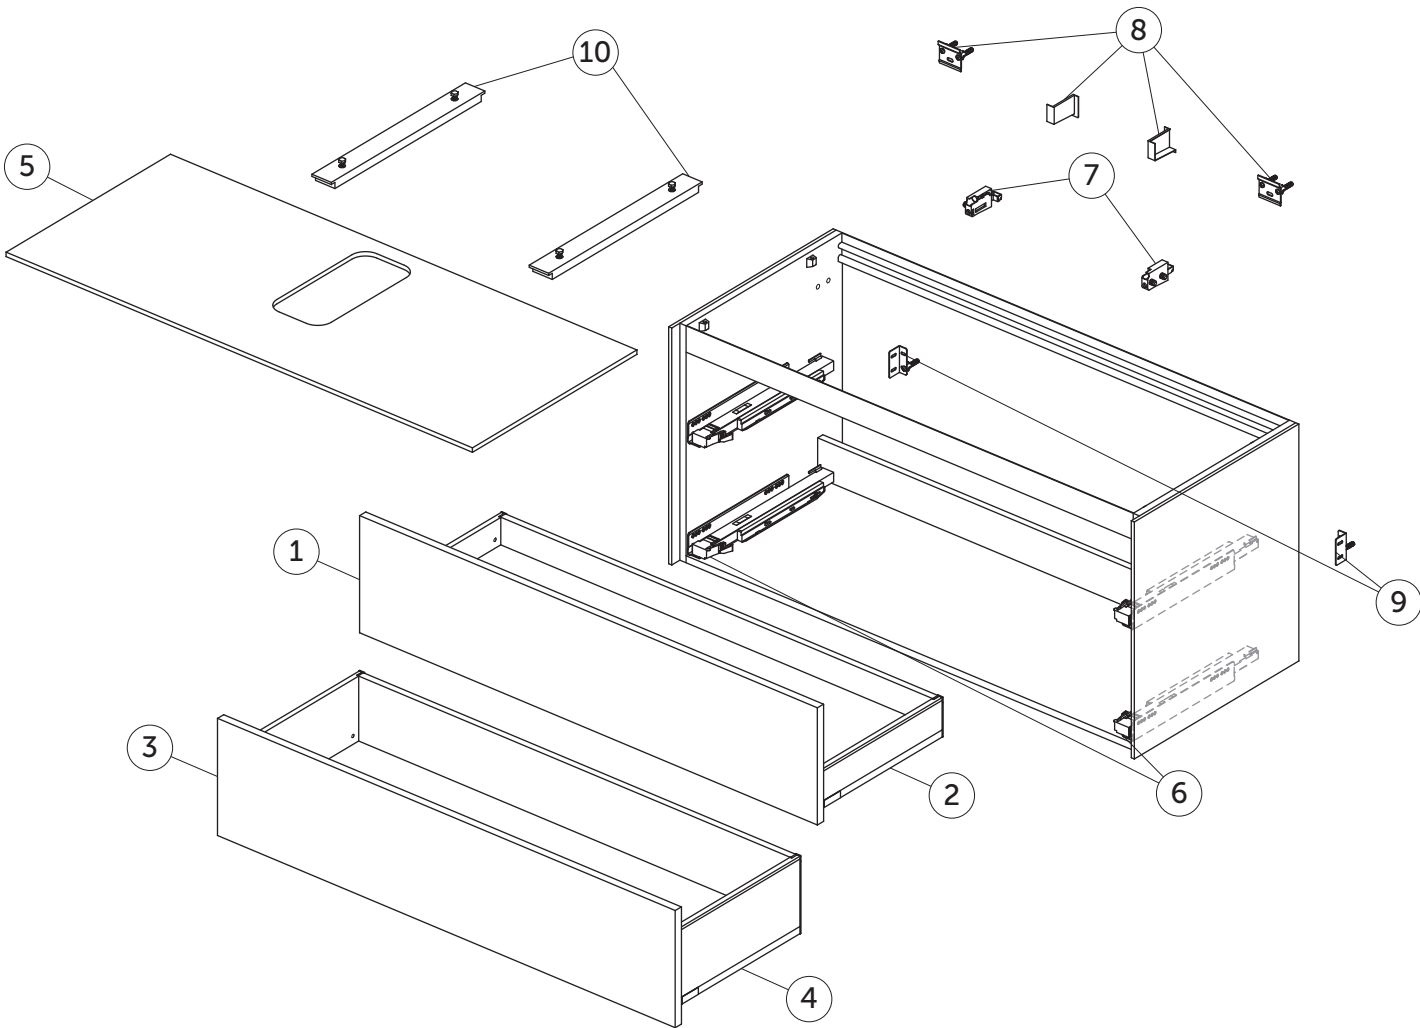

SPARE PARTS

Basin Unit 1200
2 drawers

SPARE PARTS

Basin Unit 1200
2 drawers

Item	Description	Colour/Finish	Code No.	Quantity
1	Upper Drawer front panel 1180 x 267	Y1 - Matt White Y2 - Matt Anthracite Y3 - Matt Sunset Y4 - Smoked Oak Y5 - Dark Walnut Y6 - Light Oak	TV761Y1 TV761Y2 TV761Y3 TV761Y4 TV761Y5 TV761Y6	1
2	Upper Drawer structure box 120 x 50.5	Y2 - Matt Anthracite	TV794Y2	1
3	Lower Drawer front panel 1180 x 267	Y1 - Matt White Y2 - Matt Anthracite Y3 - Matt Sunset Y4 - Smoked Oak Y5 - Dark Walnut Y6 - Light Oak	TV763Y1 TV763Y2 TV763Y3 TV763Y4 TV763Y5 TV763Y6	1
4	Lower Drawer structure box 120 x 50.5	Y2 - Matt Anthracite	TV795Y2	1
5	Worktop 1202 x 505 center cut	Y1 - Matt White Y2 - Matt Anthracite Y3 - Matt Sunset Y4 - Smoked Oak Y5 - Dark Walnut Y6 - Light Oak	TV784Y1 TV784Y2 TV784Y3 TV784Y4 TV784Y5 TV784Y6	1
	Worktop 1202 x 505 no cut	Y1 - Matt White Y2 - Matt Anthracite Y3 - Matt Sunset Y4 - Smoked Oak Y5 - Dark Walnut Y6 - Light Oak	TV785Y1 TV785Y2 TV785Y3 TV785Y4 TV785Y5 TV785Y6	1
6	Runners 400 Push KIT		TV76967	pair
7	Hanging brackets KIT 1		RV08267	pair
8	Wall fixation KIT 1 new		TV72667	14
9	Safety KIT (brackets, screws & plugs)		TV38767	12
10	Worktop adjustable support KIT		UV24067	pair