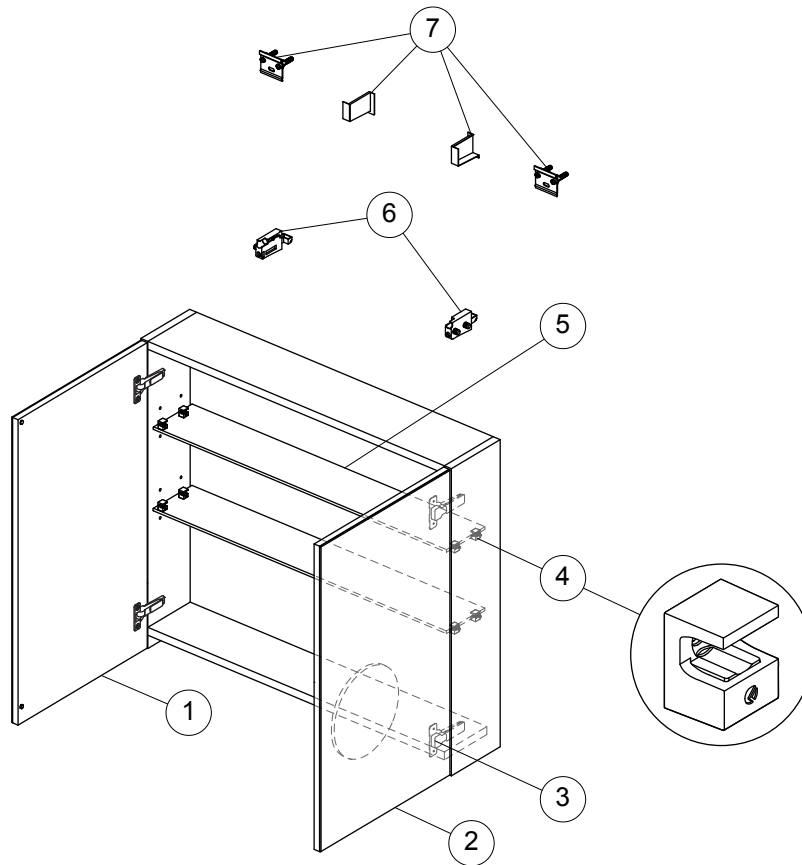

Spare parts

Mirror Cabinet Low 800
T3591

Item	Description	Colour/Finish	Code No.	Quantity
1	MC Low Complete Door 80 LHS (No Hinge)	AL - Mat Aluminium	TV684AL	1
2	MC Low Complete Door 80 RHS (No Hinge)	AL - Mat Aluminium	TV685AL	1
3	Hinge KIT for door SC Blum (Hinge and plate)		TV38567	1 + 1
4	MC Glass shelf support KIT		TV70267	4
5	MC Glass shelf 756x120x6		TV706RQ	1
6	Hanging brackets KIT 1		RV08267	Pair
7	Wall fixation KIT 1		RV08167	12