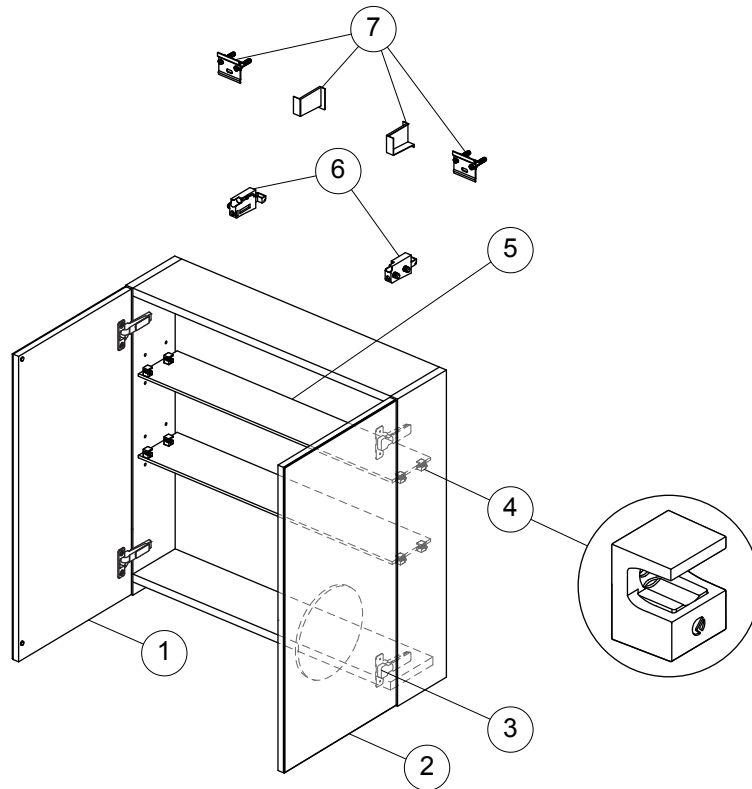

# Spare parts

Mirror Cabinet Low 700  
T3590

Item	Description	Colour/Finish	Code No.	Quantity
1	MC Low Complete Door 70 LHS (No Hinge)	AL - Mat Aluminium	TV682AL	1
2	MC Low Complete Door 70 RHS (No Hinge)	AL - Mat Aluminium	TV683AL	1
3	Hinge KIT for door SC Blum (Hinge and plate)		TV38567	1 + 1
4	MC Glass shelf support KIT		TV70267	4
5	MC Glass shelf 656x120x6		TV705RQ	1
6	Hanging brackets KIT 1		RV08267	Pair
7	Wall fixation KIT 1		RV08167	12