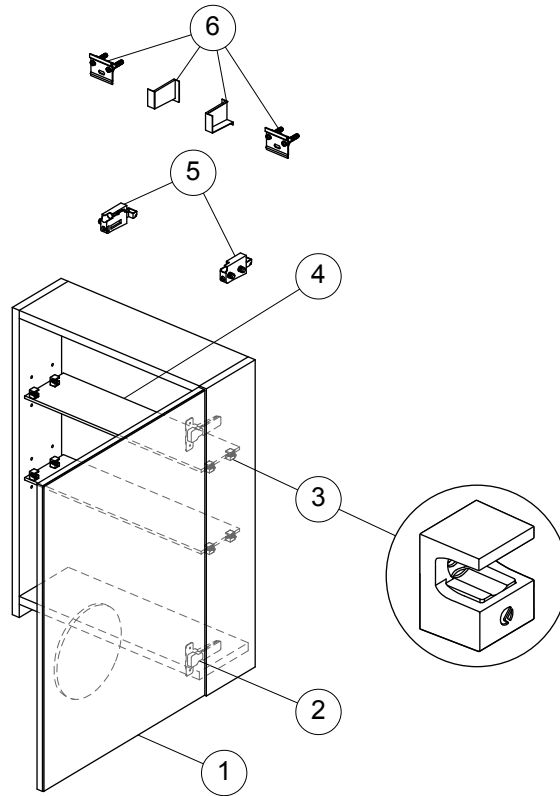

Spare parts

Mirror Cabinet Low 500
T3588

Item	Description	Colour/Finish	Code No.	Quantity
1	MC Low Complete Door 50 RHS (No Hinge)	AL - Mat Aluminium	TV678AL	1
2	Hinge KIT for door SC Blum (Hinge and plate)		TV38567	1 + 1
3	MC Glass shelf support KIT		TV70267	4
4	MC Glass shelf 456x120x6		TV703RQ	1
5	Hanging brackets KIT 1		RV08267	Pair
6	Wall fixation KIT 1		RV08167	12