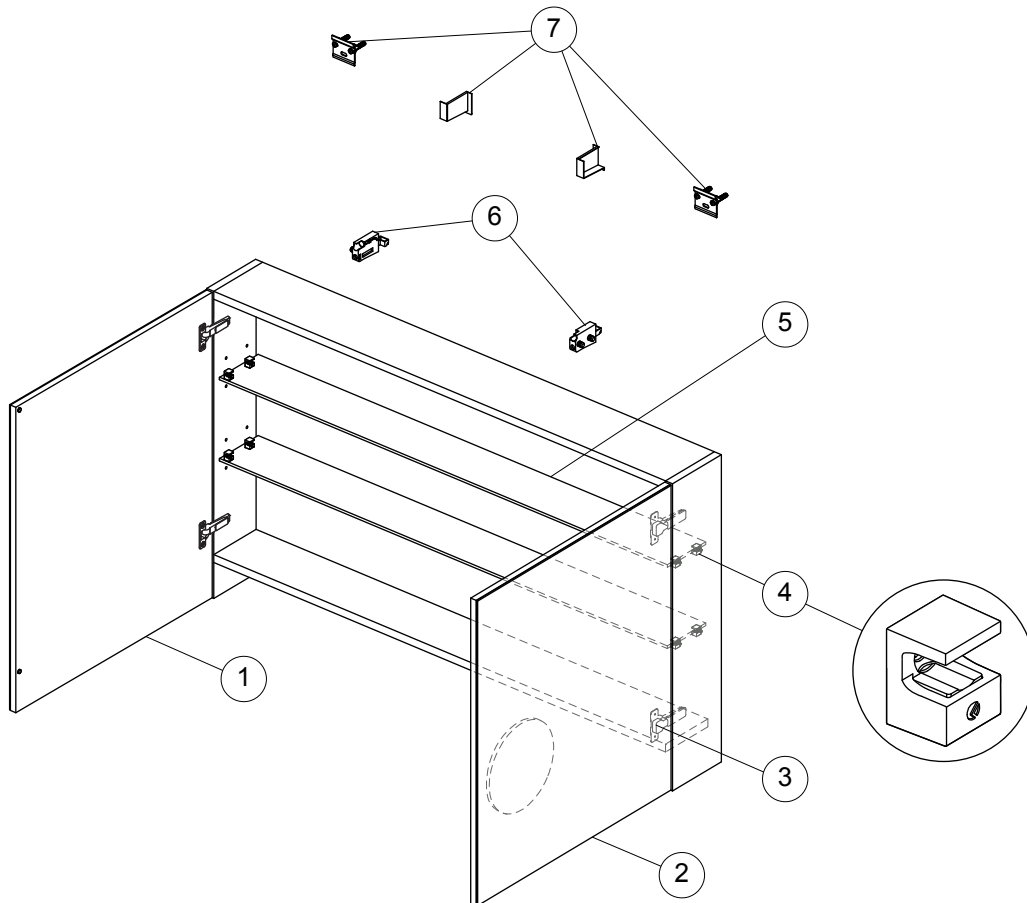

Spare parts

Mirror Cabinet Mid 1200
T3499

Item	Description	Colour/Finish	Code No.	Quantity
1	MC Mid Complete Door 60 LHS (No Hinge)	AL - Mat Aluminium	TV689AL	1
2	MC Mid Complete Door 60 RHS (No Hinge)	AL - Mat Aluminium	TV688AL	1
3	Hinge KIT for door SC Blum (Hinge and plate)		TV38567	1 + 1
4	MC Glass shelf support KIT		TV70267	4
5	MC Glass shelf 1156x120x6		TV708RQ	1
6	Hanging brackets KIT 1		RV08267	Pair
7	Wall fixation KIT 1		RV08167	12