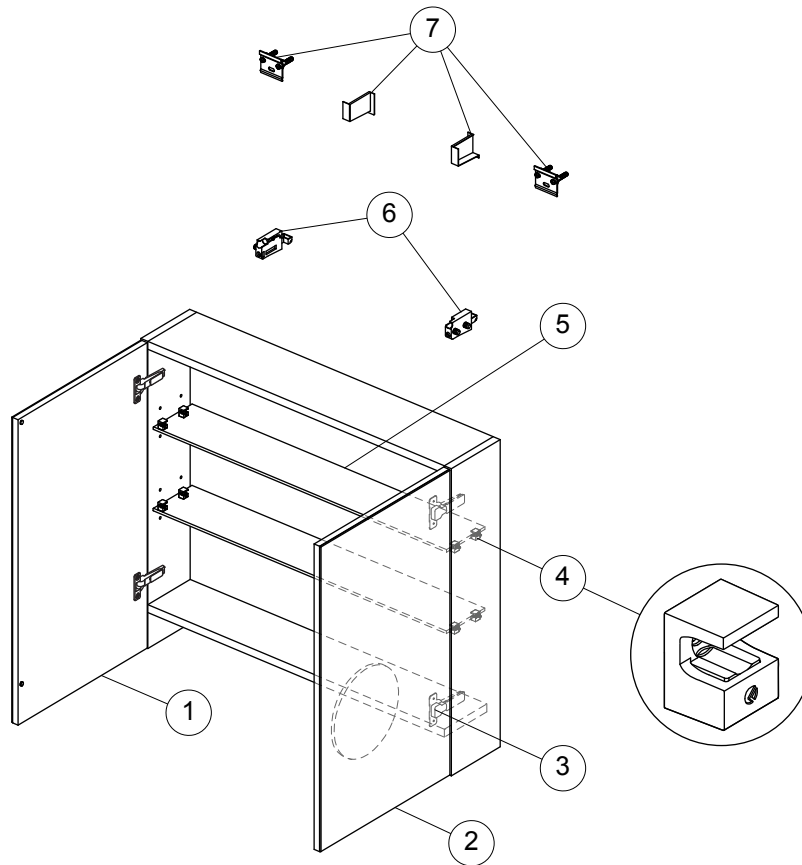

Spare parts

Mirror Cabinet Mid 800
T3442

Item	Description	Colour/Finish	Code No.	Quantity
1	MC Mid Complete Door 80 LHS (No Hinge)	AL - Mat Aluminium	TV692AL	1
2	MC Mid Complete Door 80 RHS (No Hinge)	AL - Mat Aluminium	TV693AL	1
3	Hinge KIT for door SC Blum (Hinge and plate)		TV38567	1 + 1
4	MC Glass shelf support KIT		TV70267	4
5	MC Glass shelf 756x120x6		TV706RQ	1
6	Hanging brackets KIT 1		RV08267	Pair
7	Wall fixation KIT 1		RV08167	12