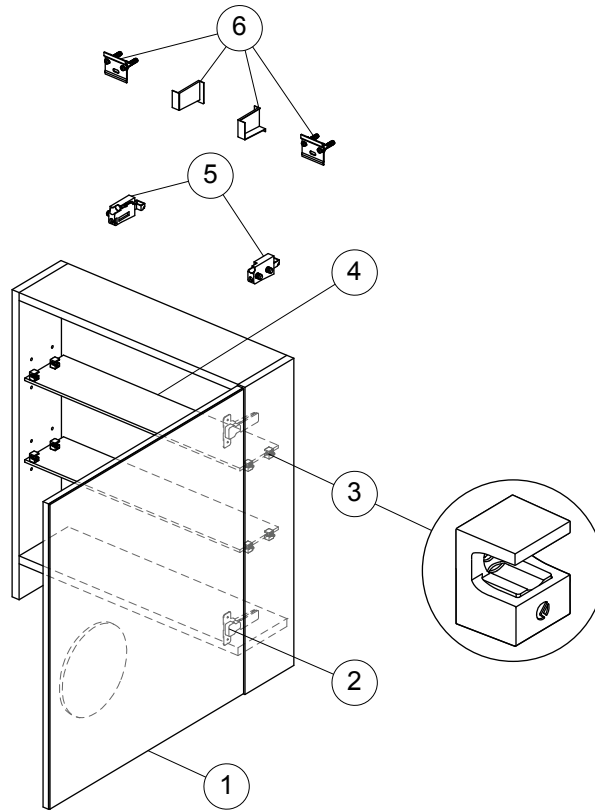

Spare parts

Mirror Cabinet Mid 600
T3430

Item	Description	Colour/Finish	Code No.	Quantity
1	MC Mid Complete Door 60 RHS (No Hinge)	AL - Mat Aluminium	TV688AL	1
2	Hinge KIT for door SC Blum (Hinge and plate)		TV38567	1 + 1
3	MC Glass shelf support KIT		TV70267	4
4	MC Glass shelf 556x120x6		TV704RQ	1
5	Hanging brackets KIT 1		RV08267	Pair
6	Wall fixation KIT 1		RV08167	12