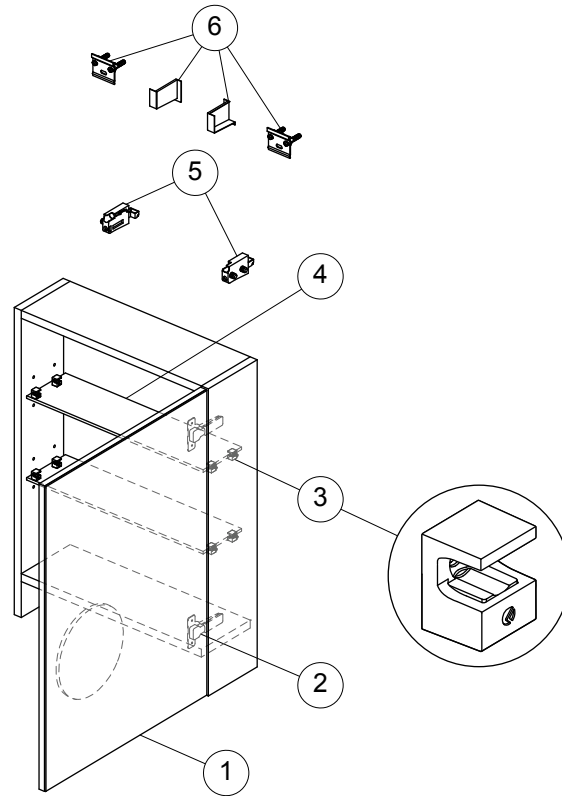

Spare parts

Mirror Cabinet Mid 500
T3428

Item	Description	Colour/Finish	Code No.	Quantity
1	MC Mid Complete Door 50 RHS (No Hinge)	AL - Mat Aluminium	TV686AL	1
2	Hinge KIT for door SC Blum (Hinge and plate)		TV38567	1 + 1
3	MC Glass shelf support KIT		TV70267	4
4	MC Glass shelf 456x120x6		TV703RQ	1
5	Hanging brackets KIT 1		RV08267	Pair
6	Wall fixation KIT 1		RV08167	12