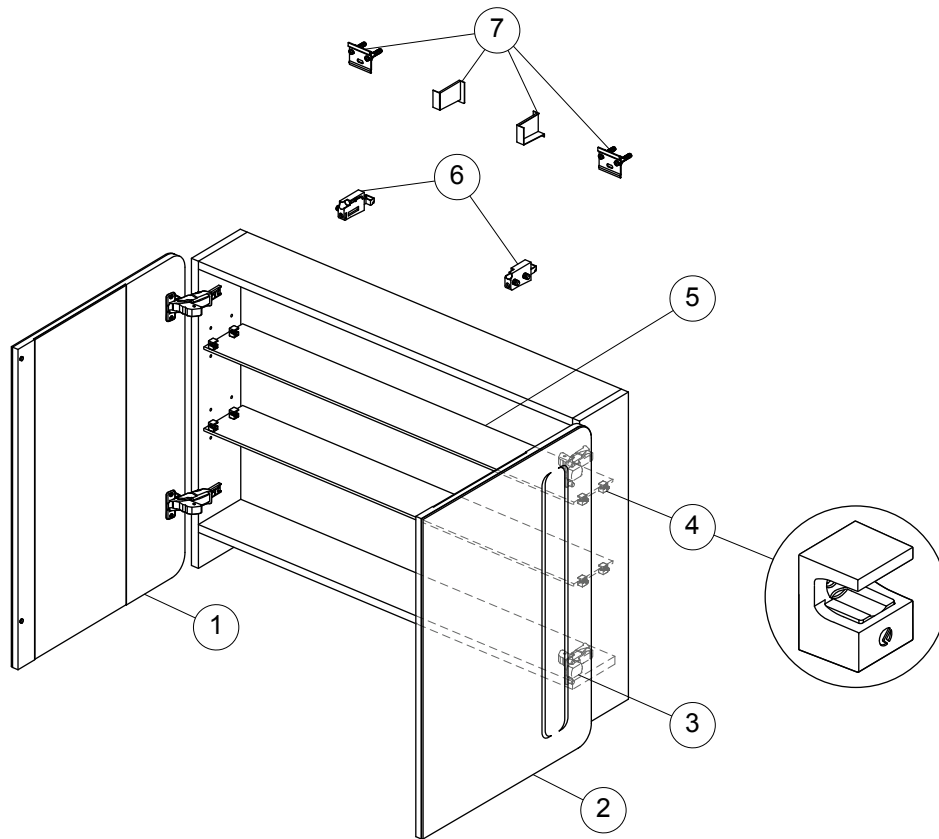

# Spare parts

Mirror Cabinet High 1000  
T3389

Item	Description	Colour/Finish	Code No.	Quantity
1	MC High Complete Door 100 LHS (No Hinge)	AL - Mat Aluminium	TV697AL	1
2	MC High Complete Door 100 RHS (No Hinge)	AL - Mat Aluminium	TV698AL	1
3	Hinge KIT for MCH door SC Blum (Hinge and plate)		TV70167	1 + 1
4	MC Glass shelf support KIT		TV70267	4
5	MC Glass shelf 956x120x6		TV707RQ	1
6	Hanging brackets KIT 1		RV08267	Pair
7	Wall fixation KIT 1		RV08167	12