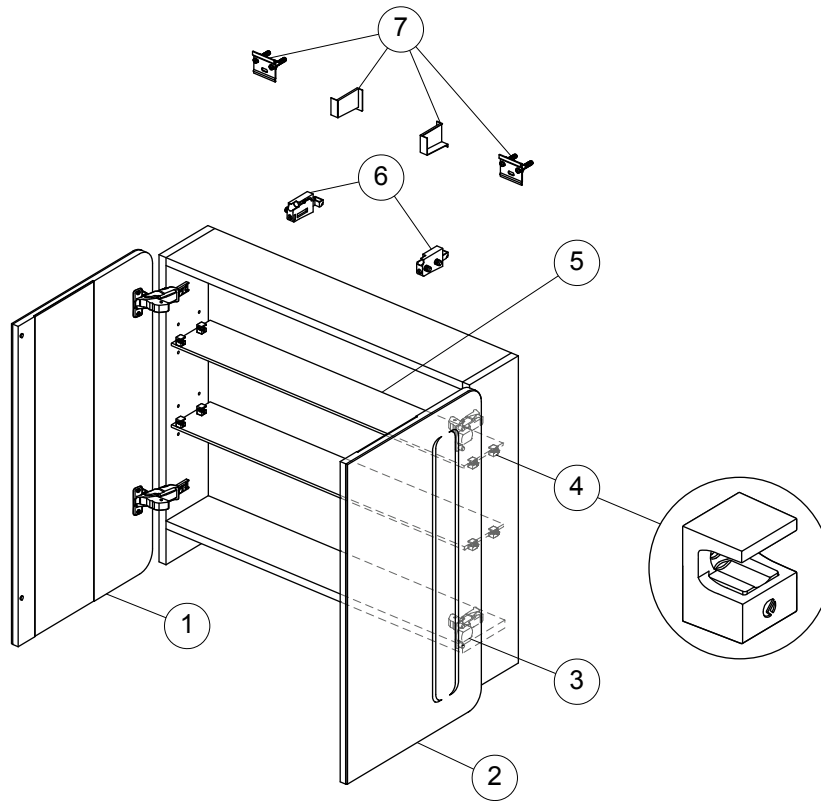

Spare parts

Mirror Cabinet High 800
T3388

Item	Description	Colour/Finish	Code No.	Quantity
1	MC High Complete Door 80 LHS (No Hinge)	AL - Mat Aluminium	TV695AL	1
2	MC High Complete Door 80 RHS (No Hinge)	AL - Mat Aluminium	TV696AL	1
3	Hinge KIT for MCH door SC Blum (Hinge and plate)		TV70167	1 + 1
4	MC Glass shelf support KIT		TV70267	4
5	MC Glass shelf 756x120x6		TV706RQ	1
6	Hanging brackets KIT 1		RV08267	Pair
7	Wall fixation KIT 1		RV08167	12