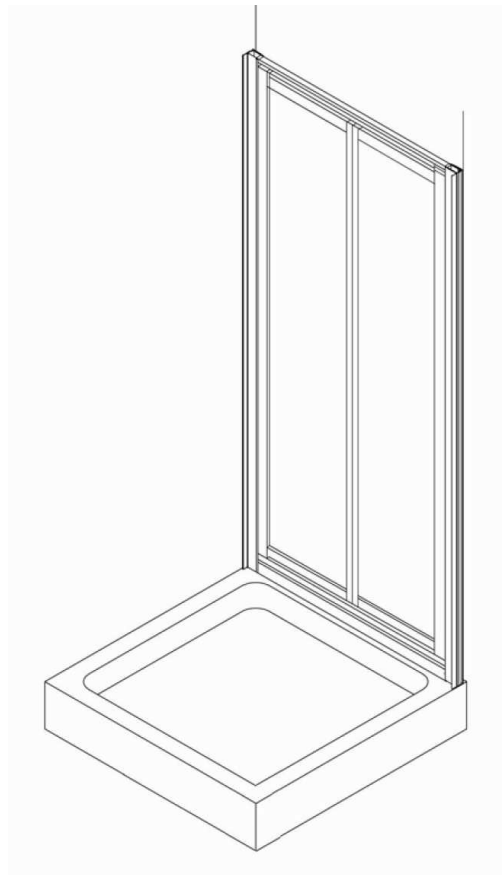

Product Type	Shower Enclosure	Document N°:	Release 0-2011
Product Model	Tipica PS Infold Door	Data:	18.02.2011
Target	After Sales use only	Comments	

TIPICA "PS" INFOLD DOOR

DRAWING 1

**DRAWING 1
SPARE PARTS LIST**

DRAWING REF.	DRAWING	SPARE CODE	COLOUR	DESCRIZIONE ITA <i>UK DESCRIPTION</i>
1		T000354YB	SILVER BRILL	PROFILO A MURO COMPLETO <i>COMPLETE WALL PROFILE</i>
		T000354AC	WHITE / BIANCO	1 PZ H=185 CM <i>1 PC L=185 CM</i>
2		T1948YB	SILVER BRILL	PROFILO COPRIVITI IN PVC (CARTER) <i>PVC COVER PROFILE</i>
		T1948AC	WHITE / BIANCO	1 PZ H=185 CM <i>1 PC L=185 CM</i>
3		T2196YB	SILVER BRILL	PROFILO COMPENSATIVO 25 mm CON VITI (su richiesta) <i>ADJUSTER PROFILE 25 mm WITH SCREWS (on request)</i>
		T2196AC	WHITE / BIANCO	1 PZ H=185 CM <i>1 PC L=185 CM</i>
4		T001197YB	SILVER BRILL	BLOCCO CERNIERA <i>INFOLD PIVOT BLOCK</i>
		T001197AC	WHITE / BIANCO	1 DX + 1 SX <i>1 RH + 1 LH</i>
5		T212667	SILVER BRILL	CONFEZIONE VITI E TASSELLI <i>COMPLETE SCREWS KIT FOR KUBO WALL PROFILE</i>
			WHITE / BIANCO	1 SET <i>1 SET</i>