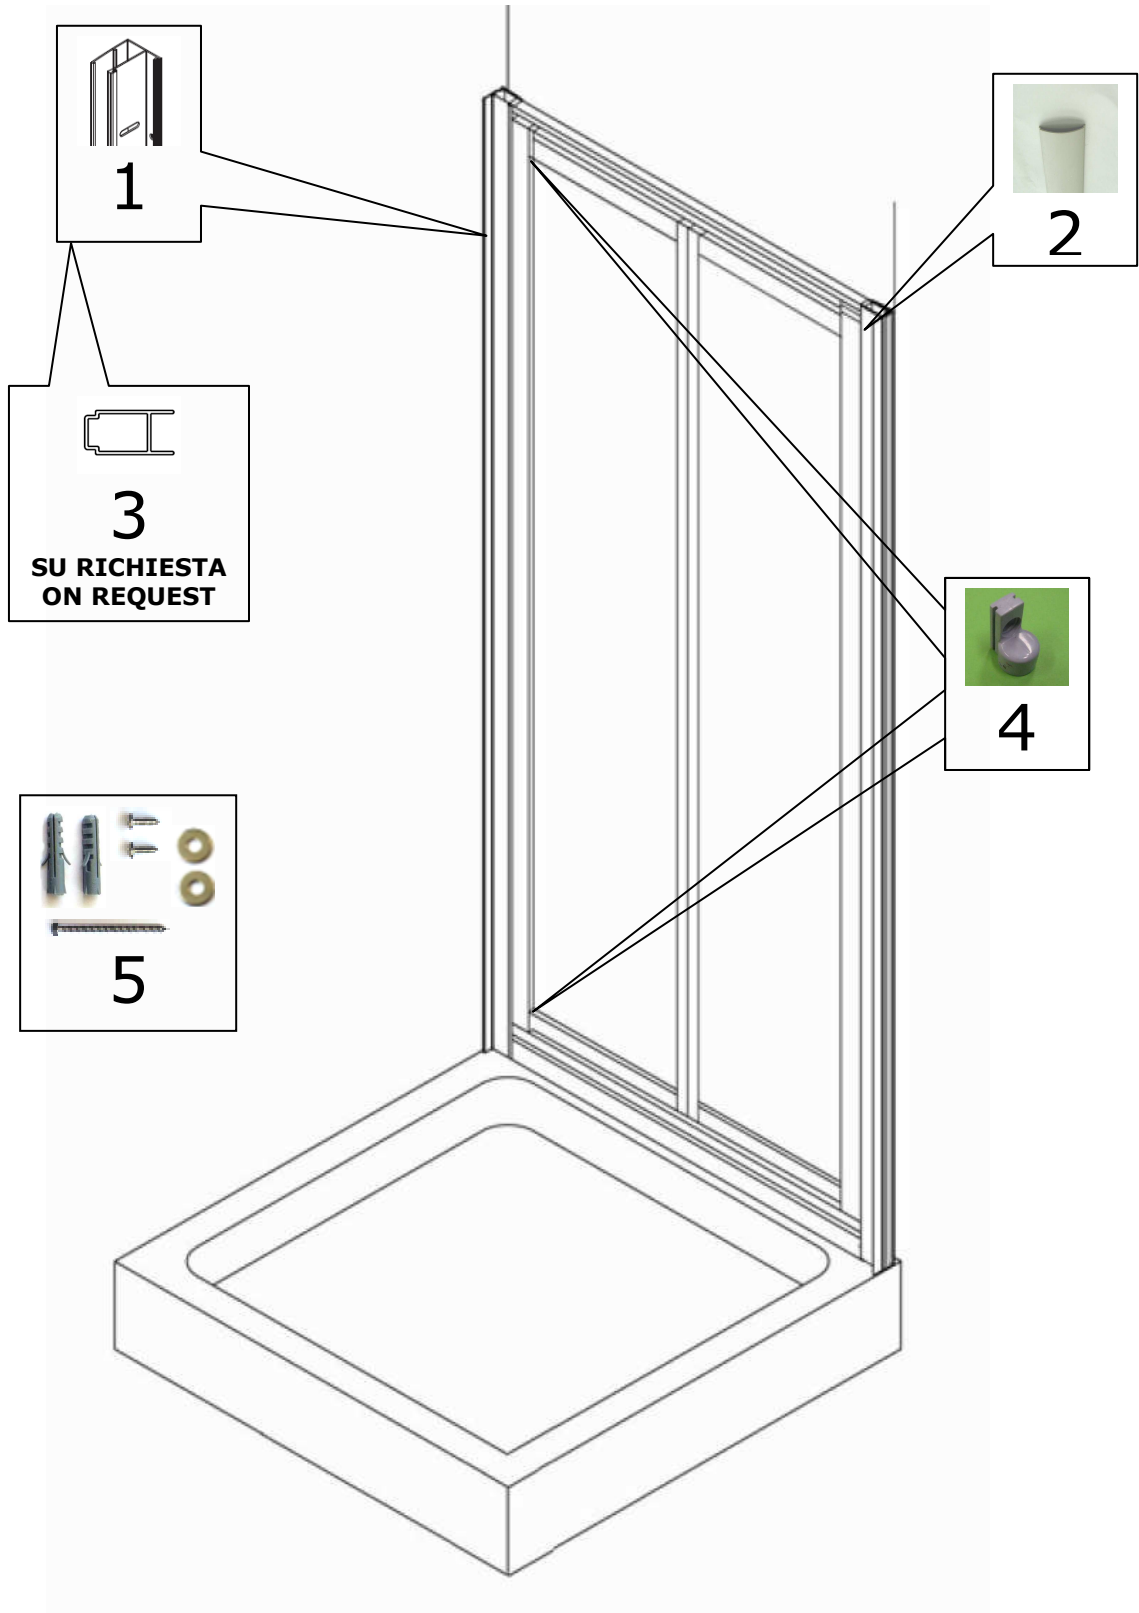

Product Type	Shower Enclosure	Document N°:	Release 0-2011
Product Model	Tipica PS Infold Door	Data:	18.02.2011
Target	After Sales use only	Comments	

TIPICA "PS" INFOLD DOOR

DRAWING 1

**DRAWING 1
SPARE PARTS LIST**

DRAWING REF.	DRAWING	SPARE CODE	COLOUR	DESCRIZIONE ITA <i>UK DESCRIPTION</i>
1		T000354YB	SILVER BRILL	PROFILO A MURO COMPLETO <i>COMPLETE WALL PROFILE</i>
		T000354AC	WHITE / BIANCO	1 PZ H=185 CM <i>1 PC L=185 CM</i>
2		T1948YB	SILVER BRILL	PROFILO COPRIVITI IN PVC (CARTER) <i>PVC COVER PROFILE</i>
		T1948AC	WHITE / BIANCO	1 PZ H=185 CM <i>1 PC L=185 CM</i>
3		T2196YB	SILVER BRILL	PROFILO COMPENSATIVO 25 mm CON VITI (su richiesta) <i>ADJUSTER PROFILE 25 mm WITH SCREWS (on request)</i>
		T2196AC	WHITE / BIANCO	1 PZ H=185 CM <i>1 PC L=185 CM</i>
4		T001197YB	SILVER BRILL	BLOCCO CERNIERA <i>INFOLD PIVOT BLOCK</i>
		T001197AC	WHITE / BIANCO	1 DX + 1 SX <i>1 RH + 1 LH</i>
5		T212667	SILVER BRILL	CONFEZIONE VITI E TASSELLI <i>COMPLETE SCREWS KIT FOR KUBO WALL PROFILE</i>
			WHITE / BIANCO	1 SET <i>1 SET</i>