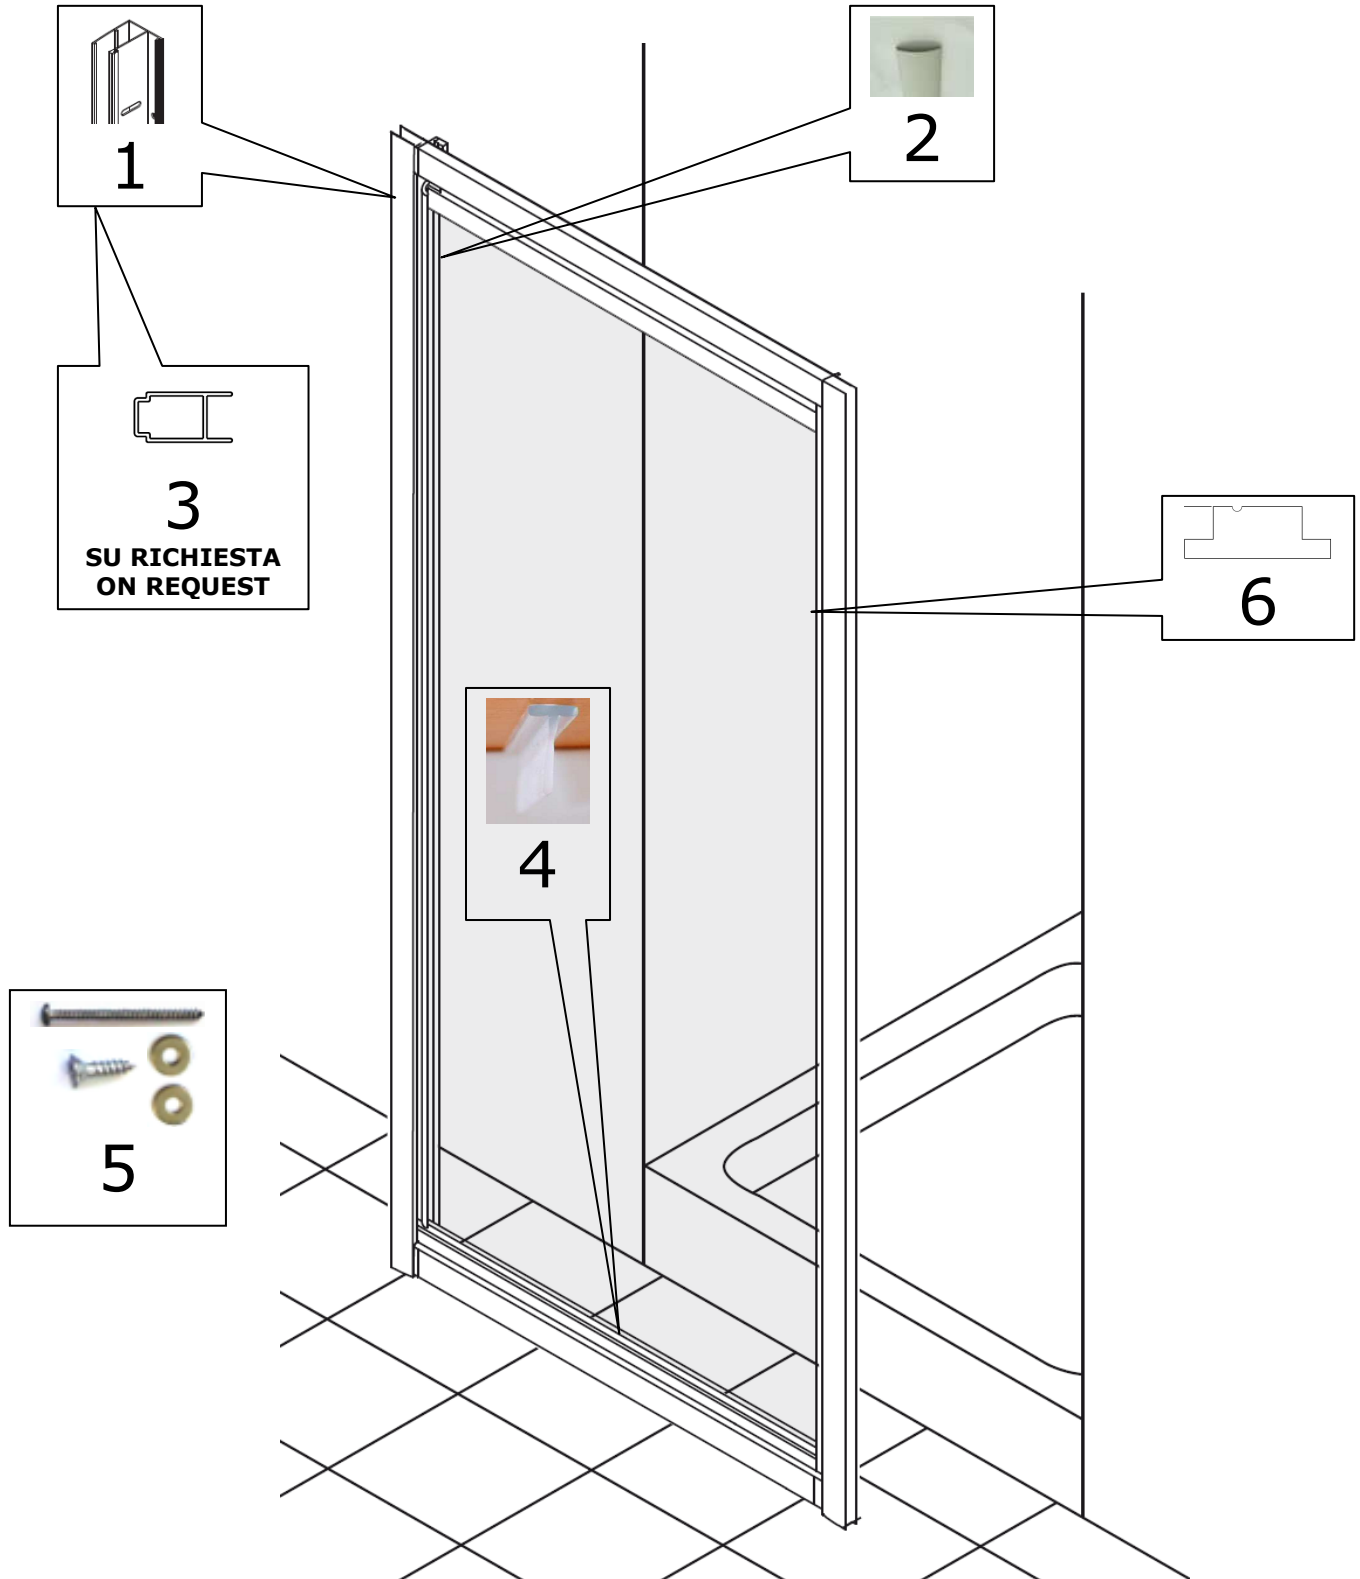

Product Type	Shower Enclosure	Document N°:	Release 0-2011
Product Model	Tipica PV Pivot Door	Data:	18.02.2011
Target	After Sales use only	Comments	

TIPICA "PV" PIVOT DOOR

DRAWING 1 - COMPONENTS

**DRAWING 1 - COMPONENTS
SPARE PARTS LIST**

DRAWING REF.	DRAWING	SPARE CODE	COLOUR	DESCRIZIONE ITA	
				UK DESCRIPTION	
1		T000354YB	SILVER BRILL	PROFILO A MURO COMPLETO	1 PZ H=185 CM
		T000354AC	WHITE / BIANCO	COMPLETE WALL PROFILE	1 PC L=185 CM
2		T1948YB	SILVER BRILL	PROFILO COPRIVITI IN PVC (CARTER)	1 PZ H=185 CM
		T1948AC	WHITE / BIANCO	PVC COVER PROFILE	1 PC L=185 CM
3		T2196YB	SILVER BRILL	PROFILO COMPENSATIVO 25 MM CON VITI (su richiesta)	1 PZ H=185 CM
		T2196AC	WHITE / BIANCO	ADDITIONAL PROFILE WITH SCREWS (on request)	1 PC L=185 CM
4		T181167	SILVER BRILL	PINNA DI TENUTA ACQUA REMOVIBILE H=12 MM	1 MT
			WHITE / BIANCO	FLAP SEAL H=12 MM	1 MT
5		T212667	SILVER BRILL	CONFEZIONE VITI E TASSELLI	1 SET
			WHITE / BIANCO	COMPLETE SCREWS KIT FOR KUBO WALL PROFILE	1 SET
6		T001196NU	SILVER BRILL	GUARNIZIONE MAGNETICA	1 SET
			WHITE / BIANCO	MAGNETIC SEAL	1 SET