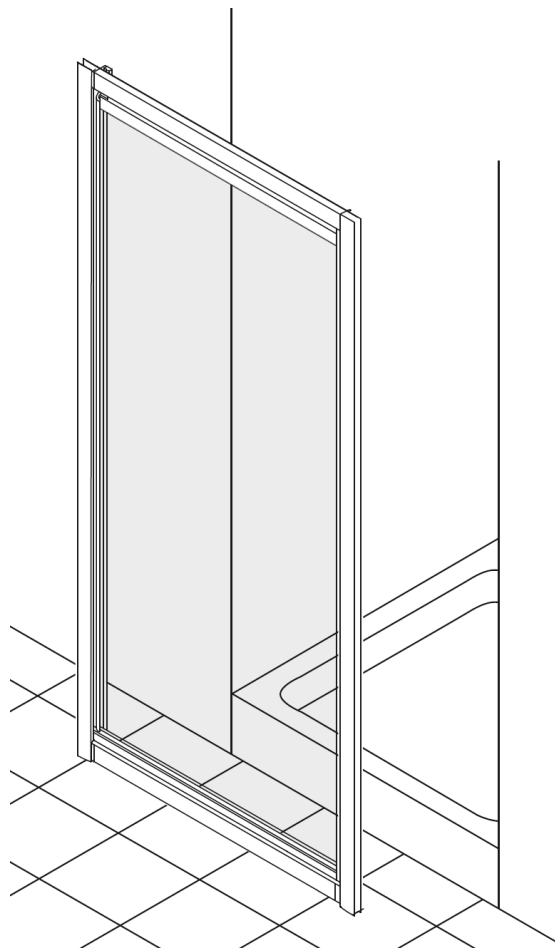

Product Type	Shower Enclosure	Document N°:	Release 0-2011
Product Model	Tipica PV Pivot Door	Data:	18.02.2011
Target	After Sales use only	Comments	

TIPICA "PV" PIVOT DOOR

DRAWING 1 - COMPONENTS

**DRAWING 1 - COMPONENTS
SPARE PARTS LIST**

DRAWING REF.	DRAWING	SPARE CODE	COLOUR	DESCRIZIONE ITA	
				UK DESCRIPTION	
1		T000354YB	SILVER BRILL	PROFILO A MURO COMPLETO	1 PZ H=185 CM
		T000354AC	WHITE / BIANCO	COMPLETE WALL PROFILE	1 PC L=185 CM
2		T1948YB	SILVER BRILL	PROFILO COPRIVITI IN PVC (CARTER)	1 PZ H=185 CM
		T1948AC	WHITE / BIANCO	PVC COVER PROFILE	1 PC L=185 CM
3		T2196YB	SILVER BRILL	PROFILO COMPENSATIVO 25 MM CON VITI (su richiesta)	1 PZ H=185 CM
		T2196AC	WHITE / BIANCO	ADDITIONAL PROFILE WITH SCREWS (on request)	1 PC L=185 CM
4		T181167	SILVER BRILL	PINNA DI TENUTA ACQUA REMOVIBILE H=12 MM	1 MT
			WHITE / BIANCO	FLAP SEAL H=12 MM	1 MT
5		T212667	SILVER BRILL	CONFEZIONE VITI E TASSELLI	1 SET
			WHITE / BIANCO	COMPLETE SCREWS KIT FOR KUBO WALL PROFILE	1 SET
6		T001196NU	SILVER BRILL	GUARNIZIONE MAGNETICA	1 SET
			WHITE / BIANCO	MAGNETIC SEAL	1 SET