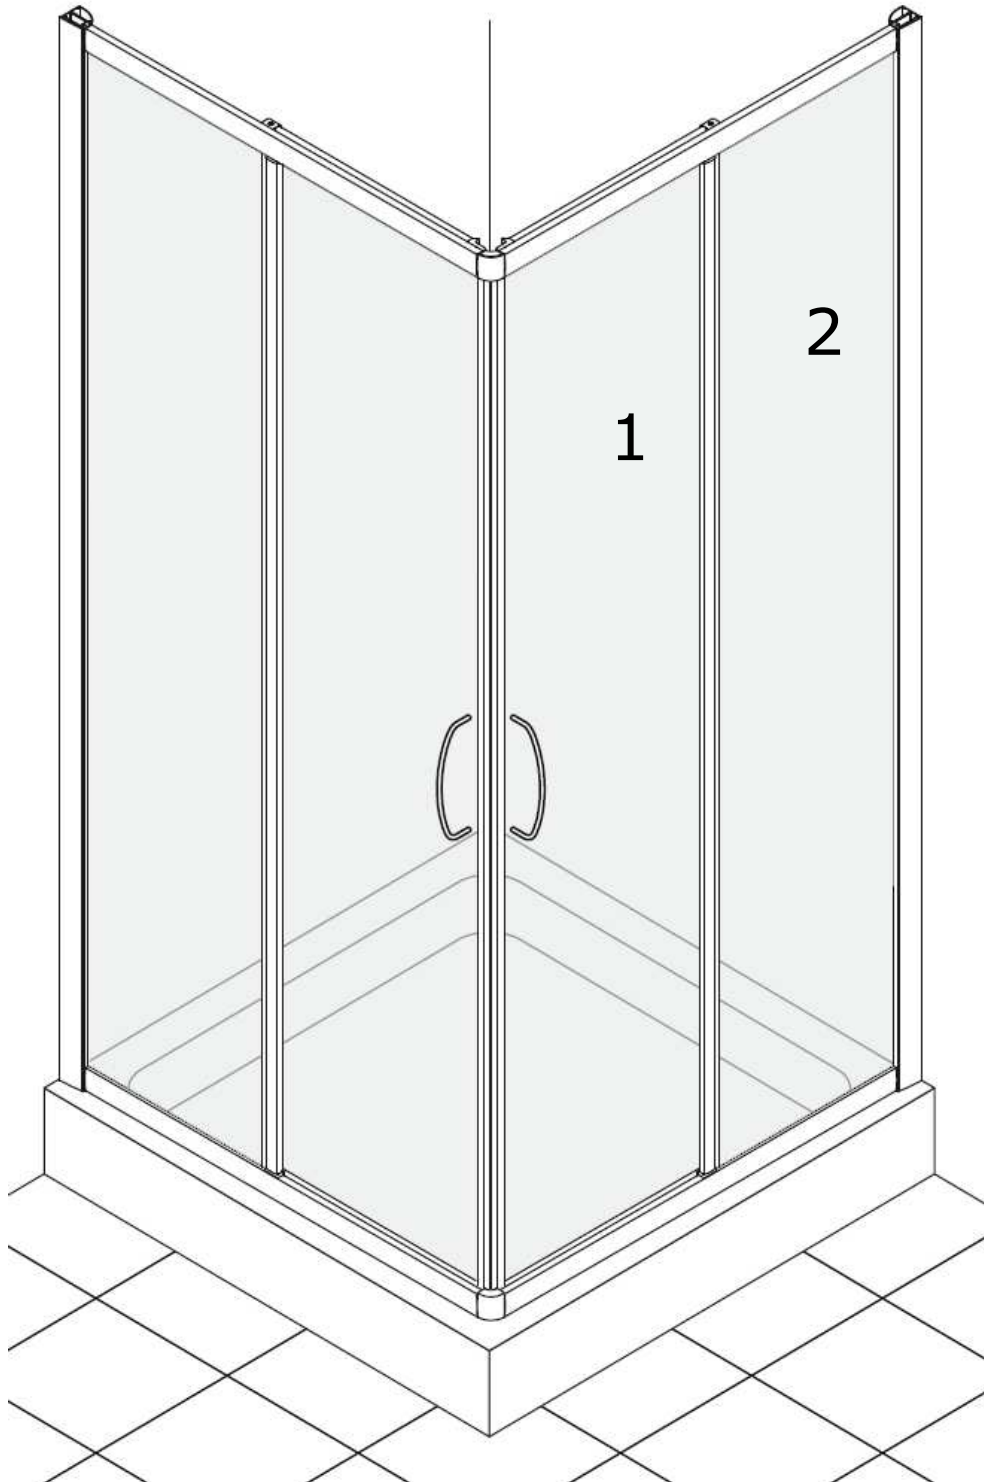

Product Type	Shower Enclosure	Document N°:	Release 0-2011
Product Model	Tipica A Corner Entry	Data:	18.02.2011
Target	After Sales use only	Comments	

TIPICA "A" CORNER ENTRY

DRAWING 1 - DOORS

DRAWING 1 – SLIDING DOORS SPARE PARTS LIST