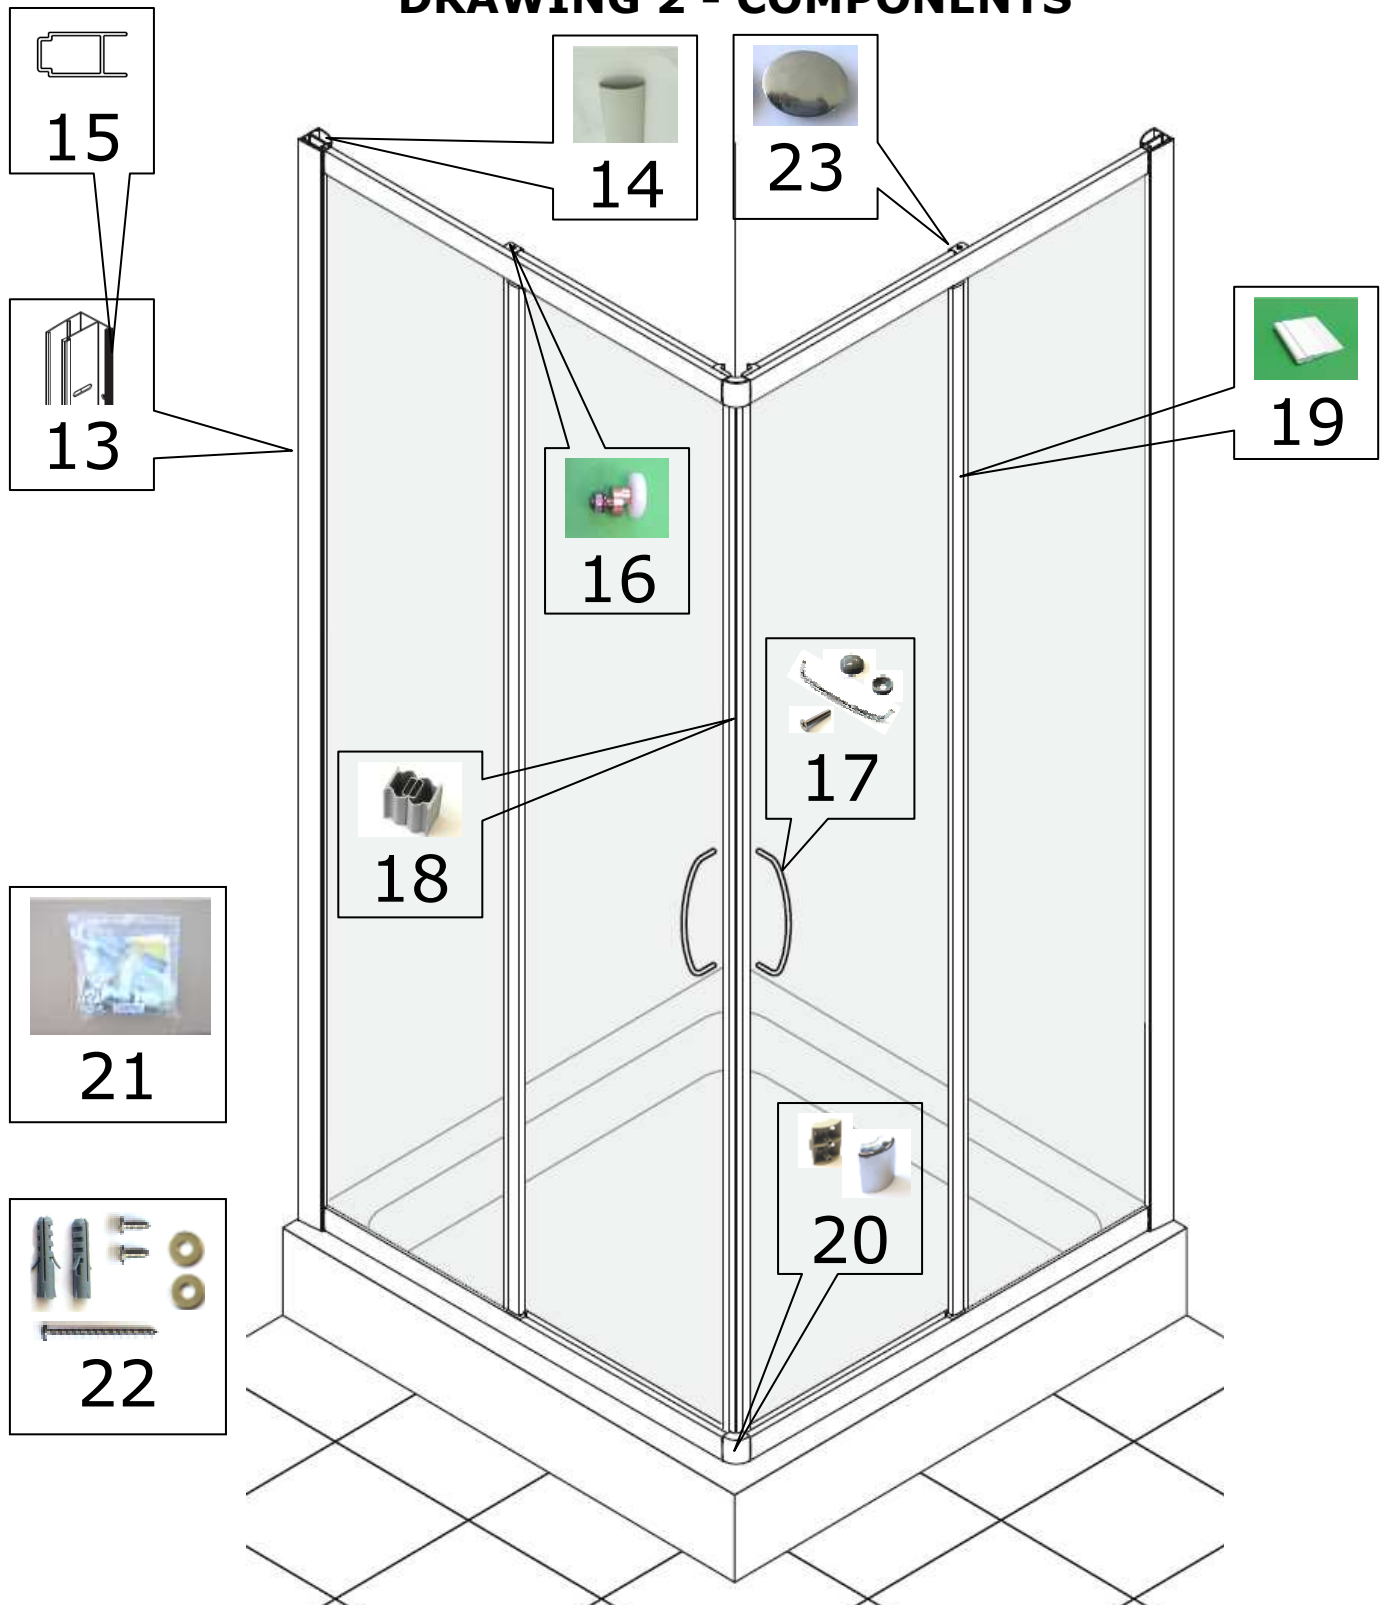

DRAWING 2 - COMPONENTS