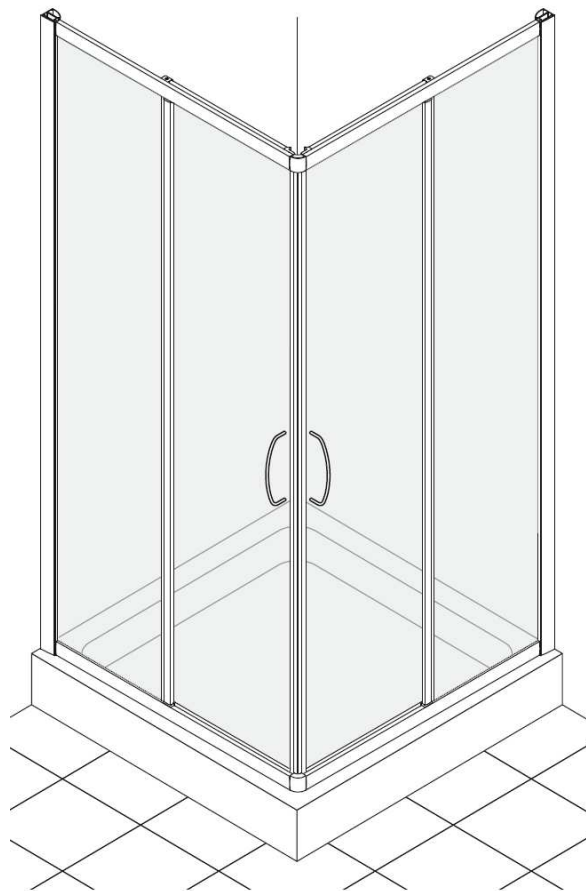

Product Type	Shower Enclosure	Document N°:	Release 0-2011
Product Model	Tipica A Corner Entry	Data:	18.02.2011
Target	After Sales use only	Comments	

TIPICA "A" CORNER ENTRY

DRAWING 1 - DOORS

DRAWING 1 – SLIDING DOORS SPARE PARTS LIST