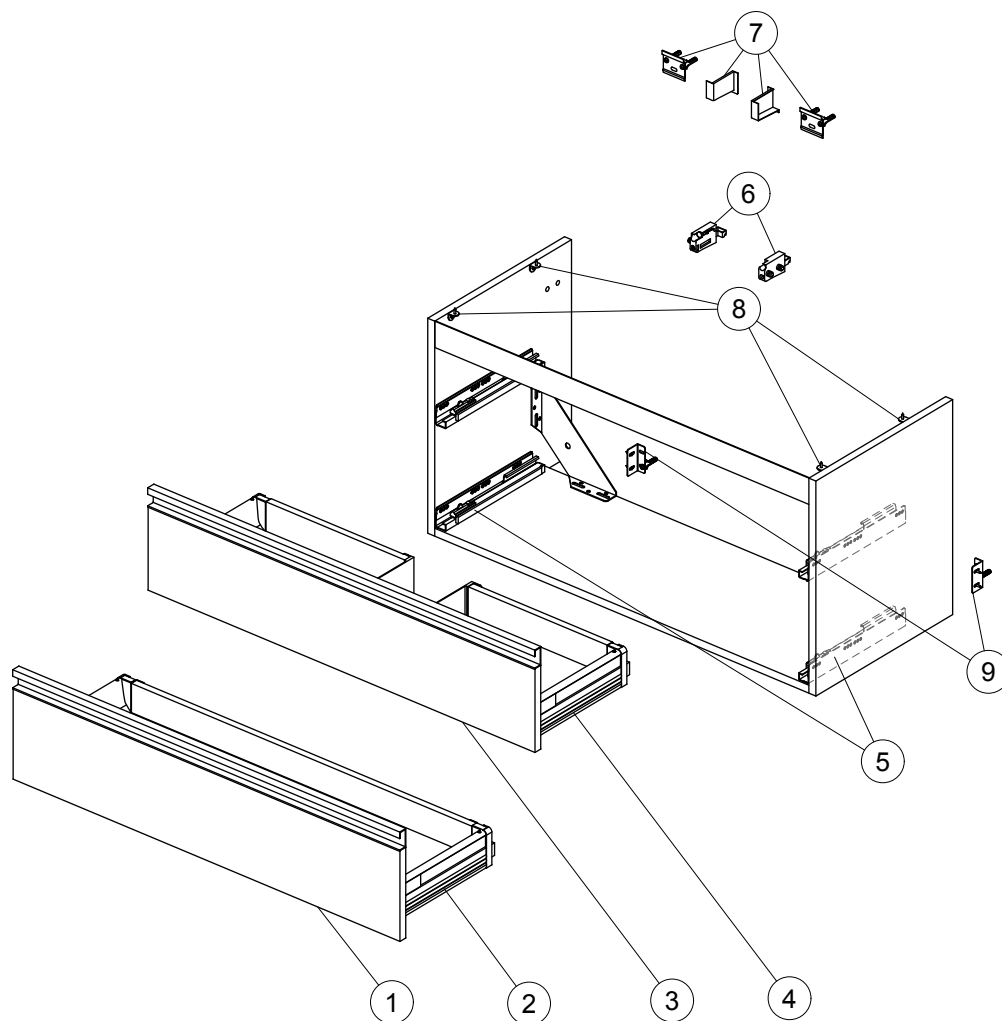

Item	Description	Colour/Finish		Code No.	Quantity
		Furniture Finish	Handle Finish		
1	Lower Drawer Front Panel with handle 100	OV - Glossy White PH - Glossy Light Grey WI - Matt Avio VI - Light Wood PU - Dark Taupe	Matt White Matt Light Gray Matt Light Gray Matt Light Gray Matt Dark Taupe	TV363OV TV363PH TV363WI TV363VI TV363PU	1
2	Drawer structure 2 drw 100 low *			TV36567	1
3	Upper Drawer Front Panel with handle 100	OV - Glossy White PH - Glossy Light Grey WI - Matt Avio VI - Light Wood PU - Dark Taupe	Matt White Matt Light Gray Matt Light Gray Matt Light Gray Matt Dark Taupe	TV362OV TV362PH TV362WI TV362VI TV362PU	1
4	Drawer structure 2 drw 100 up *			TV36467	1
5	Runner 300 KIT			TV38467	pair
6	Hanging brackets KIT 1			RV08267	pair
7	Wall fixation KIT 1			RV08167	12
8	TOP brackets (brackets & screws)			TV38367	12
9	Safety KIT (brackets, screws & plugs)			TV38767	12

\* Plastic drawer structure in grey colour.  
 Manufactured pre November 2017.  
 Manufacturer traceability code 9999.

Item	Description	Colour/Finish		Code No.	Quantity
		Furniture Finish	Handle Finish		
1	Lower Drawer Front Panel Blum with handle 100	OV - Glossy White PH - Glossy Light Grey WI - Matt Avio VI - Light Wood PU - Dark Taupe	Matt White Matt Light Gray Matt Light Gray Matt Light Gray Matt Dark Taupe	TV654OV TV654PH TV654WI TV654VI TV654PU	1
2	Drawer structure 2 drw Blum 100 low *			TV65667	1
3	Upper Drawer Front Panel Blum with handle 100	OV - Glossy White PH - Glossy Light Grey WI - Matt Avio VI - Light Wood PU - Dark Taupe	Matt White Matt Light Gray Matt Light Gray Matt Light Gray Matt Dark Taupe	TV653OV TV653PH TV653WI TV653VI TV653PU	1
4	Drawer structure 2 drw Blum 100 up *			TV65567	1
5	Runner 300 KIT Blum			RV07467	pair
6	Hanging brackets KIT 1			RV08267	pair
7	Wall fixation KIT 1			RV08167	12
8	TOP brackets (brackets & screws)			TV38367	12
9	Safety KIT (brackets, screws & plugs)			TV38767	12