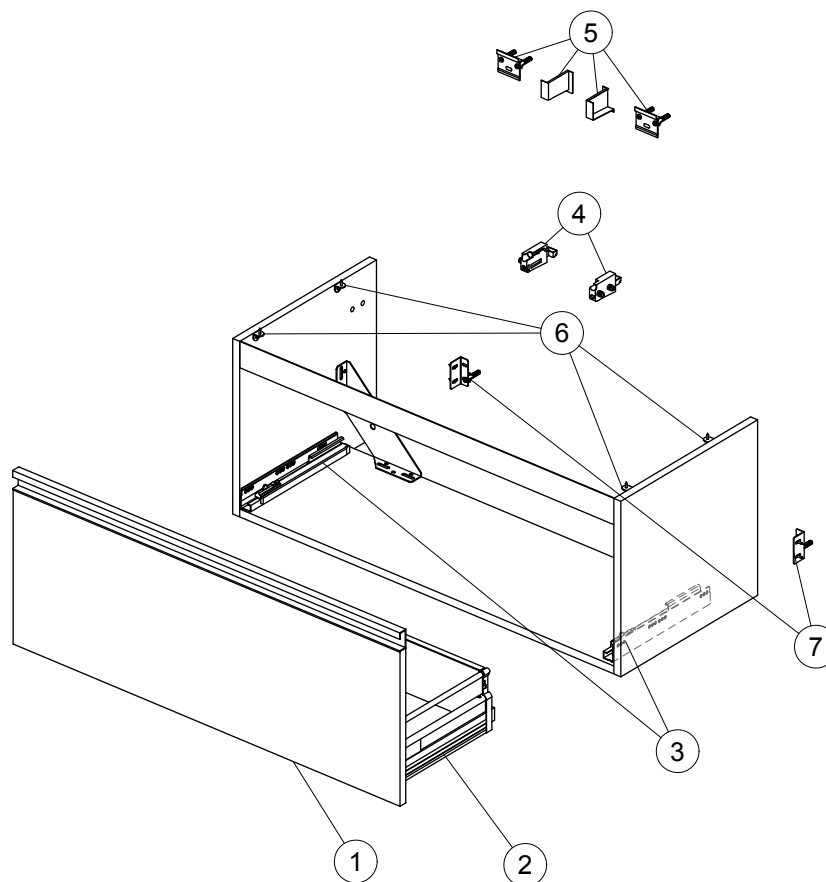

Item	Description	Colour/Finish		Code No.	Quantity
		Furniture Finish	Handle Finish		
1	Drawer front panel with handle 100	OV - Glossy White PH - Glossy Light Grey WI - Matt Avio VI - Light Wood PU - Dark Taupe	Matt White Matt Light Gray Matt Light Gray Matt Light Gray Matt Dark Taupe	TV353OV TV353PH TV353WI TV353VI TV353PU	1
2	Drawer structure 1 drw 100 *			TV35467	1
3	Runner 300 KIT			TV38467	pair
4	Hanging brackets KIT 1			RV08267	pair
5	Wall fixation KIT 1			RV08167	12
6	TOP brackets (brackets & screws)			TV38367	12
7	Safety KIT (brackets, screws & plugs)			TV38767	12

* Plastic drawer structure in grey colour.
 Manufactured pre November 2017.
 Manufacturer traceability code 9999.

Item	Description	Colour/Finish		Code No.	Quantity
		Furniture Finish	Handle Finish		
1	Drawer front panel Blum with handle 100	OV - Glossy White PH - Glossy Light Grey WI - Matt Avio VI - Light Wood PU - Dark Taupe	Matt White Matt Light Gray Matt Light Gray Matt Light Gray Matt Dark Taupe	TV644OV TV644PH TV644WI TV644VI TV644PU	1
2	Drawer structure 1 drw Blum 100 *			TV64567	1
3	Runner 300 KIT Blum			RV07467	pair
4	Hanging brackets KIT 1			RV08267	pair
5	Wall fixation KIT 1			RV08167	12
6	TOP brackets (brackets & screws)			TV38367	12
7	Safety KIT (brackets, screws & plugs)			TV38767	12

* Drawer structure with metal sides in white colour.
 Manufactured post October 2017.
 Manufacturer traceability code 9999.