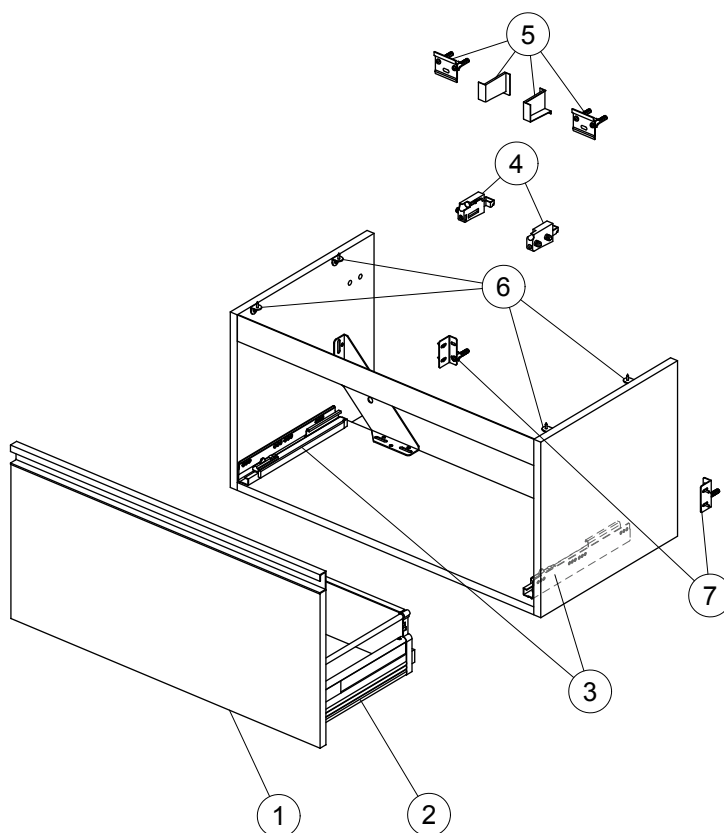

Item	Description	Colour/Finish		Code No.	Quantity
		Furniture Finish	Handle Finish		
1	Drawer front panel Blum with handle 80	OV - Glossy White PH - Glossy Light Grey WI - Matt Avio VI - Light Wood PU - Dark Taupe	Matt White Matt Light Gray Matt Light Gray Matt Light Gray Matt Dark Taupe	TV646OV TV646PH TV646WI TV646VI TV646PU	1
2	Drawer structure 1 drw Blum 80 *			TV64767	1
3	Runner 300 KIT Blum			RV07467	pair
4	Hanging brackets KIT 1			RV08267	pair
5	Wall fixation KIT 1			RV08167	12
6	TOP brackets (brackets & screws)			TV38367	12
7	Safety KIT (brackets, screws & plugs)			TV38767	12

* Drawer structure with metal sides in white colour.
Manufactured post October 2017.
Manufacturer traceability code 9999.