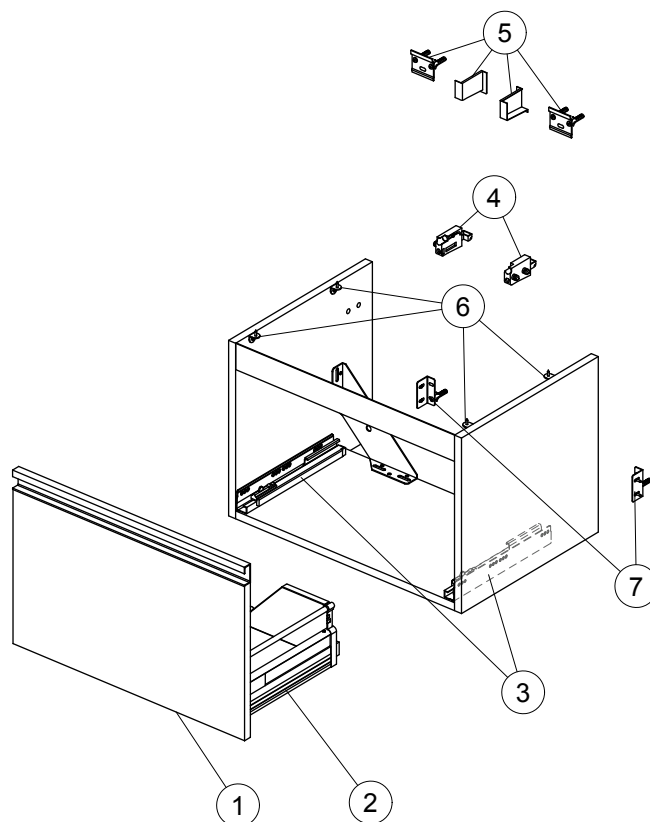

Item	Description	Colour/Finish		Code No.	Quantity
		Furniture Finish	Handle Finish		
1	Drawer front panel with handle 60	OV - Glossy White PH - Glossy Light Grey WI - Matt Avio VI - Light Wood PU - Dark Taupe	Matt White Matt Light Gray Matt Light Gray Matt Light Gray Matt Dark Taupe	TV357OV TV357PH TV357WI TV357VI TV357PU	1
2	Drawer structure 1 drw 60 *			TV35867	1
3	Runner 300 KIT			TV38467	pair
4	Hanging brackets KIT 1			RV08267	pair
5	Wall fixation KIT 1			RV08167	12
6	TOP brackets (brackets & screws)			TV38367	12
7	Safety KIT (brackets, screws & plugs)			TV38767	12

* Plastic drawer structure in grey colour.
 Manufactured pre November 2017.
 Manufacturer traceability code 9999.

Item	Description	Colour/Finish		Code No.	Quantity
		Furniture Finish	Handle Finish		
1	Drawer front panel Blum with handle 60	OV - Glossy White PH - Glossy Light Grey WI - Matt Avio VI - Light Wood PU - Dark Taupe	Matt White Matt Light Gray Matt Light Gray Matt Light Gray Matt Dark Taupe	TV648OV TV648PH TV648WI TV648VI TV648PU	1
2	Drawer structure 1 drw Blum 60 *			TV64967	1
3	Runner 300 KIT Blum			RV07467	pair
4	Hanging brackets KIT 1			RV08267	pair
5	Wall fixation KIT 1			RV08167	12
6	TOP brackets (brackets & screws)			TV38367	12
7	Safety KIT (brackets, screws & plugs)			TV38767	12

* Drawer structure with metal sides in white colour.
 Manufactured post October 2017.
 Manufacturer traceability code 9999.