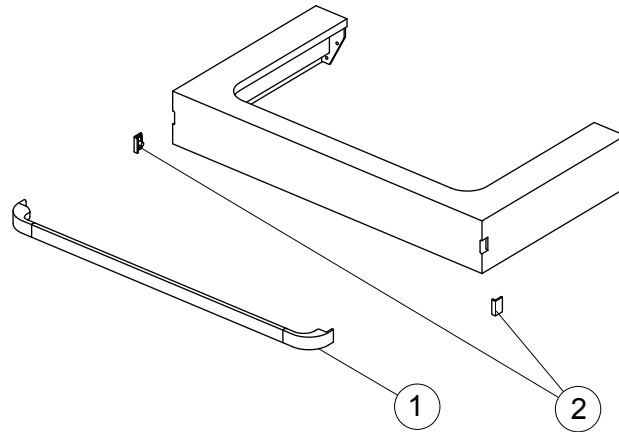

Spare parts

Basin Structure 800

| Item | Description | Colour/Finish | Code No. | Quantity |
|------|-----------------------------|--|-------------------------------|----------|
| 1 | Handle 80 | AA - Chromium plated FM - Soft Matt Brown WG - Glossy White | R4359AA R4359FM R4359WG | 1 |
| 2 | Cover plate for hole handle | FA - Glossy Light Grey FC - Glossy Light Brown WG - Glossy White | RV111FA RV111FC RV111WG | 2 |