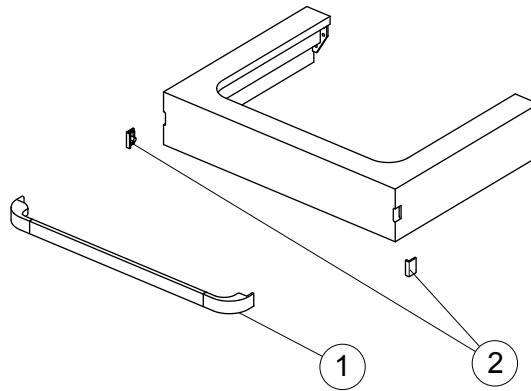

# Spare parts

Basin Structure 600

Item	Description	Colour/Finish	Code No.	Quantity
1	Handle 60	AA - Chromium plated FM - Soft Matt Brown WG - Glossy White	R4358AA R4358FM R4358WG	1
2	Cover plate for hole handle	FA - Glossy Light Grey FC - Glossy Light Brown WG - Glossy White	RV111FA RV111FC RV111WG	2