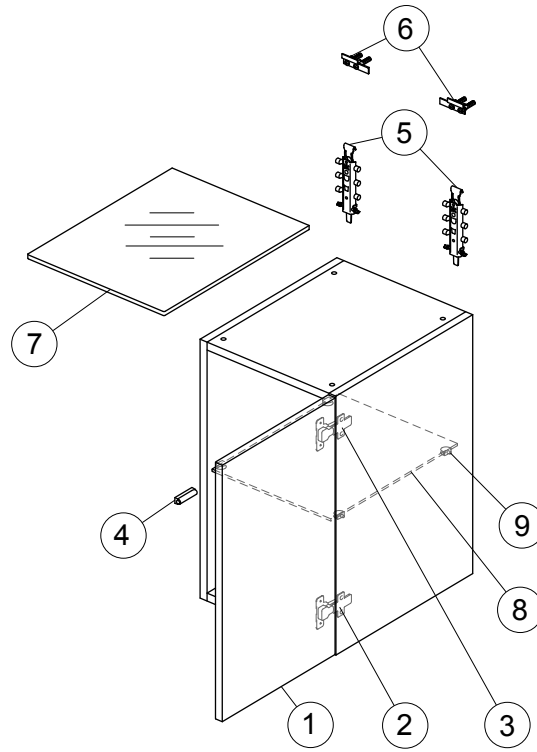

Spare parts

Side Unit 600

Item	Description	Colour/Finish	Code No.	Quantity
1	Door panel 35 H60	FA - Glossy Light Grey FC - Glossy Light Brown WG - Glossy White FF - Wood Light Brown FE - Wood Light Grey	RV090FA RV090FC RV090WG RV090FF RV090FE	1
2	Hinge KIT for door (standard hinge and plate)		RV07967	1 + 1
3	Hinge Push KIT (spring hinge and plate)		RV07767	1 + 1
4	Push Piston		RV08067	1
5	Hanging brackets KIT 2		RV11967	pair
6	Wall fixation KIT 2		RV11867	10
7	Glass worktop white 35		RV120SA	1
8	Glass shelf H60		RV097RQ	1
9	Glass shelf holder kit		RV11767	4