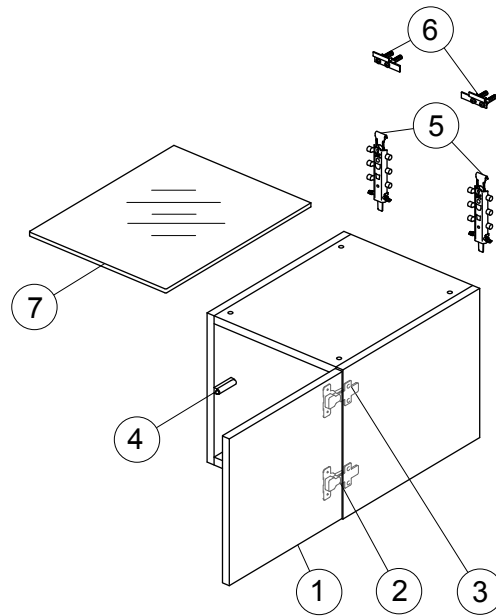

Spare parts

Side Unit 350

| Item | Description | Colour/Finish | Code No. | Quantity |
|------|--|---|---|----------|
| 1 | Door panel 35 H35 | FA - Glossy Light Grey FC - Glossy Light Brown WG - Glossy White FF - Wood Light Brown FE - Wood Light Grey | RV089FA RV089FC RV089WG RV089FF RV089FE | 1 |
| 2 | Hinge KIT for door (standard hinge and plate) | | RV07967 | 1 + 1 |
| 3 | Hinge Push KIT (spring hinge and plate) | | RV07767 | 1 + 1 |
| 4 | Push Piston | | RV08067 | 1 |
| 5 | Hanging brackets KIT 2 | | RV11967 | pair |
| 6 | Wall fixation KIT 2 | | RV11867 | 10 |
| 7 | Glass worktop white 35 | | RV120SA | 1 |