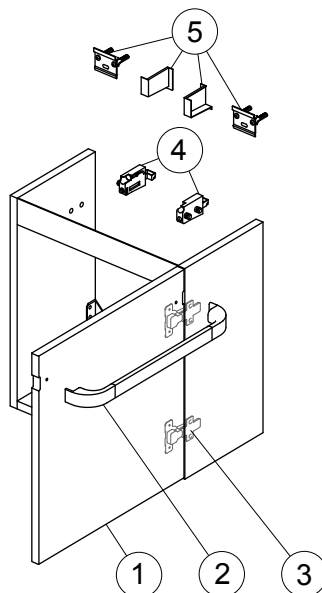

Spare parts

Basin Unit 450

Item	Description	Colour/Finish	Code No.	Quantity
1	Door panel 45 RH	FA - Glossy Light Grey FC - Glossy Light Brown WG - Glossy White FF - Wood Light Brown FE - Wood Light Grey	RV088FA RV088FC RV088WG RV088FF RV088FE	1
2	Handle 45	AA - Chromium plated FM - Soft Matt Brown WG - Glossy White	R4356AA R4356FM R4356WG	1
3	Hinge KIT for door Soft close (hinge and plate)		RV07867	1 + 1
4	Hanging brackets KIT 1		RV08267	pair
5	Wall fixation KIT 1		RV08167	12