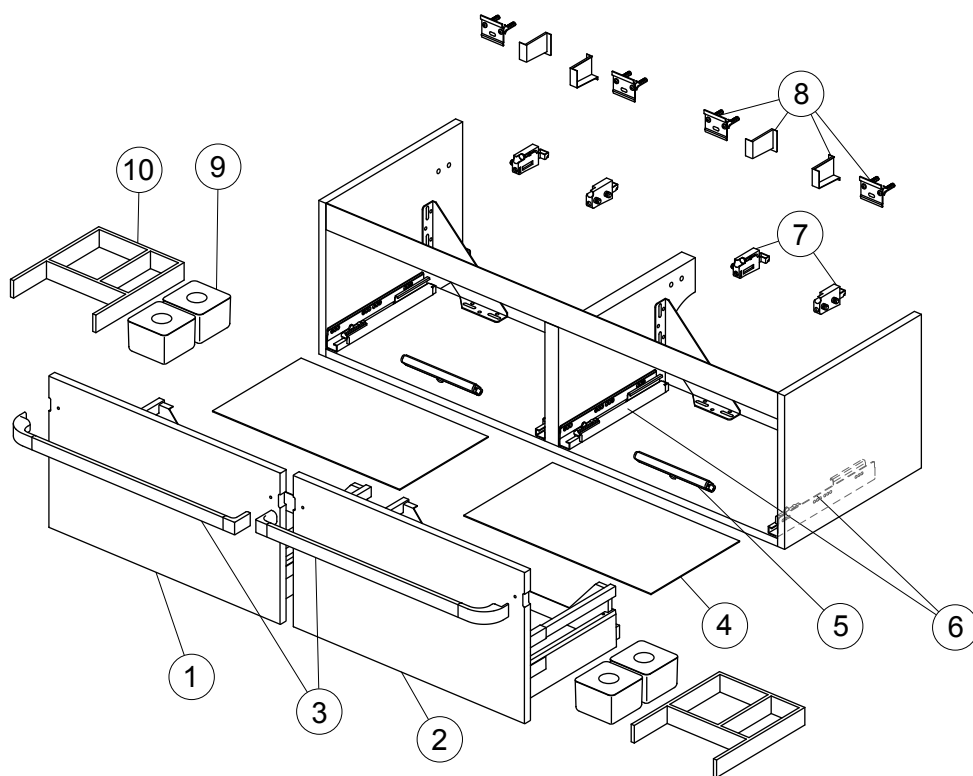

Spare parts

Basin Unit 1200

Item	Description	Colour/Finish	Code No.	Quantity
1	Front panel 120 for drawer LH	FA - Glossy Light Grey FC - Glossy Light Brown WG - Glossy White FF - Wood Light Brown FE - Wood Light Grey	RV112FA RV112FC RV112WG RV112FF RV112FE	1
	Front panel 120 for drawer RH	FA - Glossy Light Grey FC - Glossy Light Brown WG - Glossy White FF - Wood Light Brown FE - Wood Light Grey	RV113FA RV113FC RV113WG RV113FF RV113FE	1
2	Handle 120	AA - Chromium plated FM - Soft Matt Brown WG - Glossy White	R4361AA R4361FM R4361WG	1
3	Antislip matress 60	RAL 1019	RV10567	1
		RAL 7038	RV10667	1
4	Belvedere LED Light	Chrome	R1753AA	1
5	Runner 300 KIT		RV07467	pair
6	Hanging brackets KIT 1		RV08267	pair
7	Wall fixation KIT 1		RV08167	12
8	Plastic box and lid	Transparent	RV05667	1
9	Wooden divider	WG - Glossy White	R4337WG	1