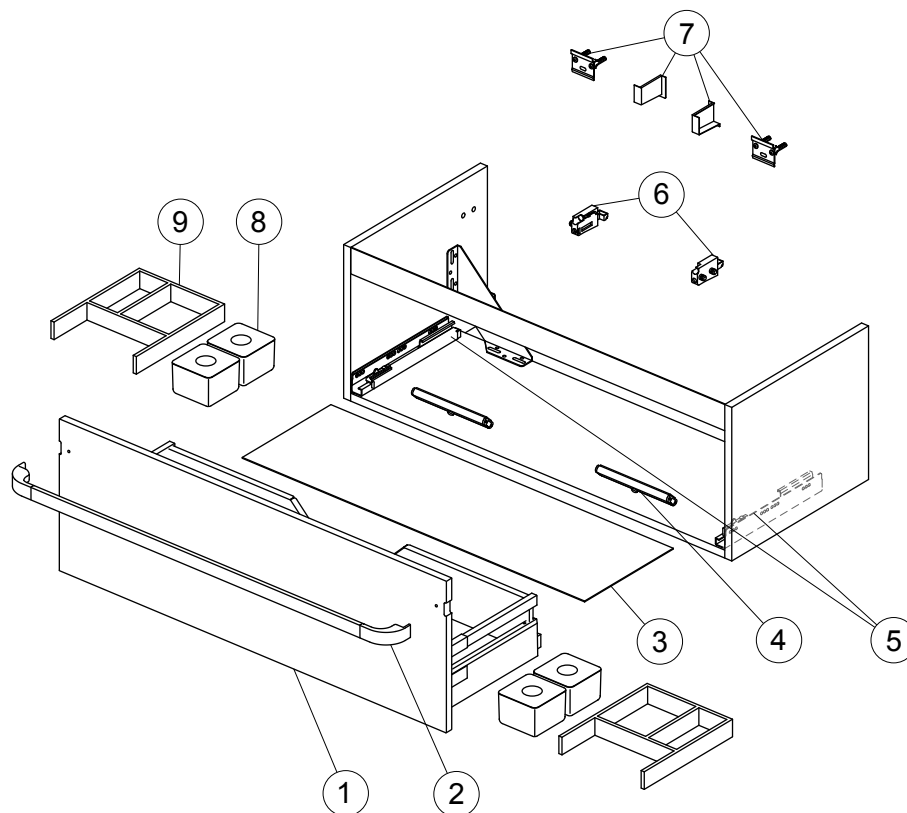

Spare parts

Basin Unit 1000

| Item | Description | Colour/Finish | Code No. | Quantity |
|------|----------------------------|---|---|----------|
| 1 | Front panel 100 for drawer | FA - Glossy Light Grey FC - Glossy Light Brown WG - Glossy White FF - Wood Light Brown FE - Wood Light Grey | RV085FA RV085FC RV085WG RV085FF RV085FE | 1 |
| 2 | Handle 100 | AA - Chromium plated FM - Soft Matt Brown WG - Glossy White | R4360AA R4360FM R4360WG | 1 |
| 3 | Antislip matress 100 | RAL 1019 | RV10167 | 1 |
| | | RAL 7038 | RV10267 | 1 |
| 4 | Belvedere LED Light | Chrome | R1753AA | 1 |
| 5 | Runner 300 KIT | | RV07467 | pair |
| 6 | Hanging brackets KIT 1 | | RV08267 | pair |
| 7 | Wall fixation KIT 1 | | RV08167 | 12 |
| 8 | Plastic box and lid | Transparent | RV05667 | 1 |
| 9 | Wooden divider | WG - Glossy White | R4337WG | 1 |