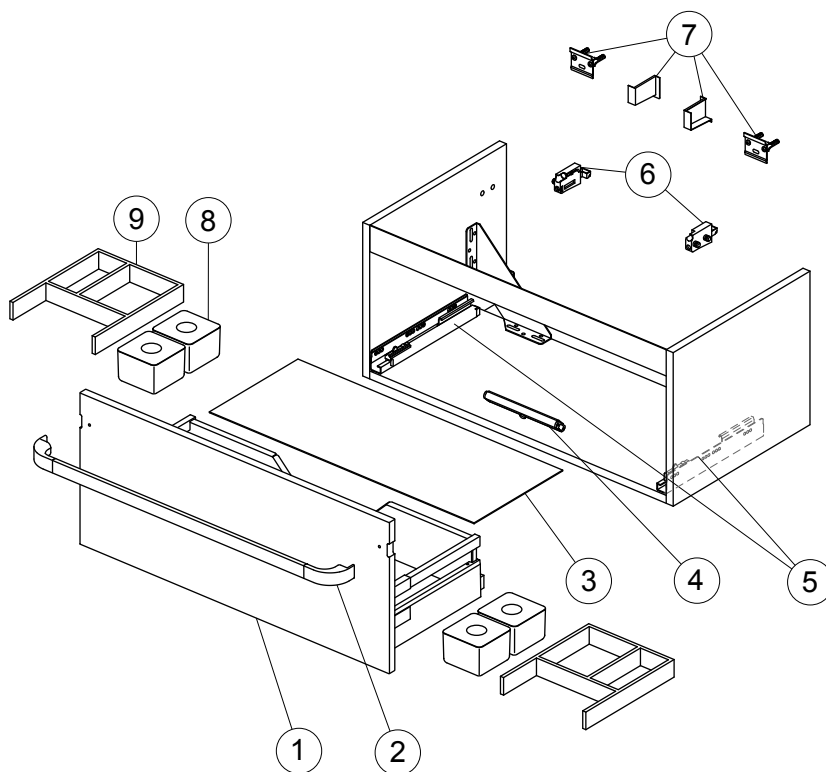

Spare parts

Basin Unit 800

Item	Description	Colour/Finish	Code No.	Quantity
1	Front panel 80 for drawer	FA - Glossy Light Grey FC - Glossy Light Brown WG - Glossy White FF - Wood Light Brown FE - Wood Light Grey	RV086FA RV086FC RV086WG RV086FF RV086FE	1
2	Handle 80	AA - Chromium plated FM - Soft Matt Brown WG - Glossy White	R4359AA R4359FM R4359WG	1
3	Antislip matress 80	RAL 1019	RV10367	1
		RAL 7038	RV10467	1
4	Belvedere LED Light	Chrome	R1753AA	1
5	Runner 300 KIT		RV07467	pair
6	Hanging brackets KIT 1		RV08267	pair
7	Wall fixation KIT 1		RV08167	12
8	Plastic box and lid	Transparent	RV05667	1
9	Wooden divider	WG - Glossy White	R4337WG	1