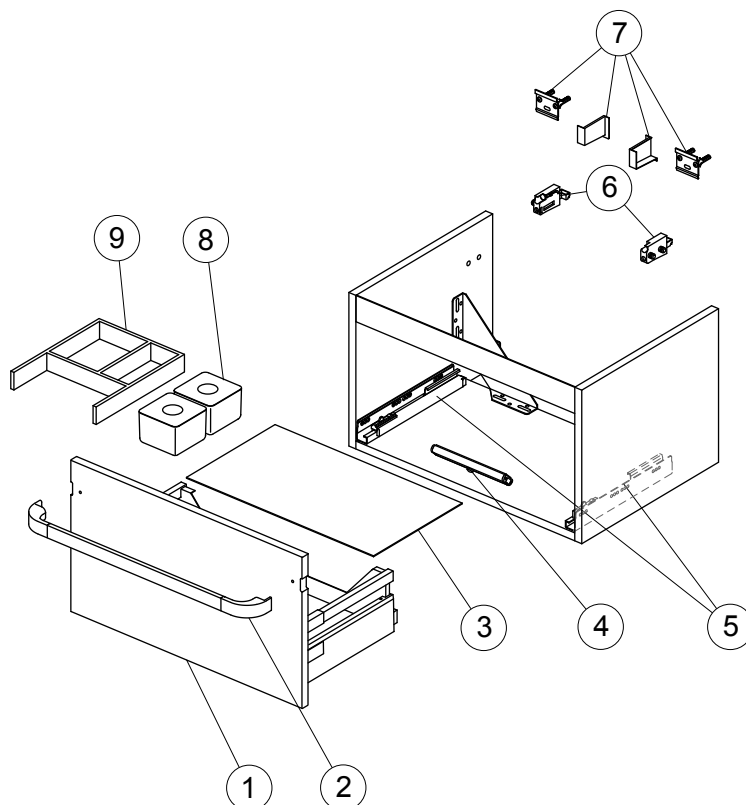

Spare parts

Basin Unit 600

| Item | Description | Colour/Finish | Code No. | Quantity |
|------|---------------------------|---|---|----------|
| 1 | Front panel 60 for drawer | FA - Glossy Light Grey FC - Glossy Light Brown WG - Glossy White FF - Wood Light Brown FE - Wood Light Grey | RV083FA RV083FC RV083WG RV083FF RV083FE | 1 |
| 2 | Handle 60 | AA - Chromium plated FM - Soft Matt Brown WG - Glossy White | R4358AA R4358FM R4358WG | 1 |
| 3 | Antislip matress 60 | RAL 1019 | RV10567 | 1 |
| | | RAL 7038 | RV10667 | 1 |
| 4 | Belvedere LED Light | Chrome | R1753AA | 1 |
| 5 | Runner 300 KIT | | RV07467 | pair |
| 6 | Hanging brackets KIT 1 | | RV08267 | pair |
| 7 | Wall fixation KIT 1 | | RV08167 | 12 |
| 8 | Plastic box and lid | Transparent | RV05667 | 1 |
| 9 | Wooden divider | WG - Glossy White | R4337WG | 1 |