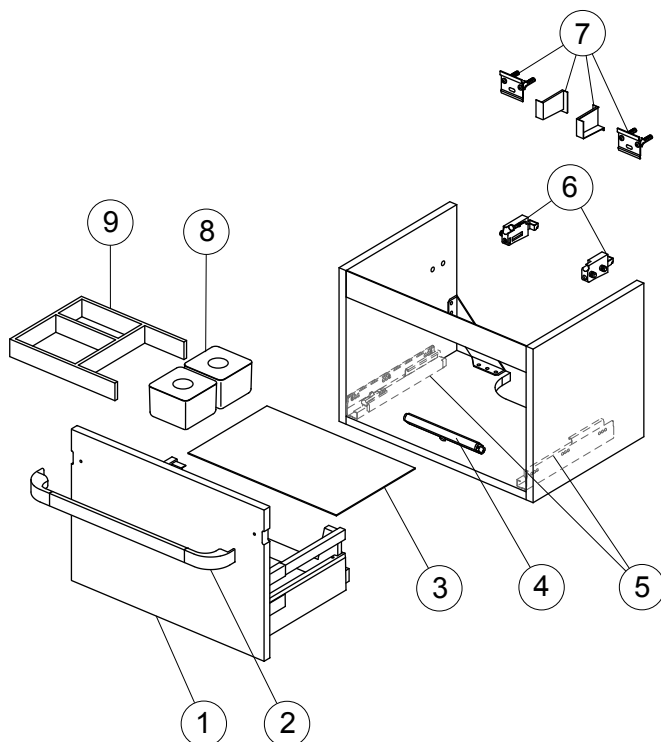

# Spare parts

Basin Unit 500

Item	Description	Colour/Finish	Code No.	Quantity
1	Front panel 50 for drawer	FA - Glossy Light Grey FC - Glossy Light Brown WG - Glossy White FF - Wood Light Brown FE - Wood Light Grey	RV087FA RV087FC RV087WG RV087FF RV087FE	1
2	Handle 50	AA - Chromium plated FM - Soft Matt Brown WG - Glossy White	R4357AA R4357FM R4357WG	1
3	Antislip matress 50	RAL 1019	RV10767	1
		RAL 7038	RV10867	1
4	Belvedere LED Light	Chrome	R1753AA	1
5	Runner 270 KIT		RV07667	pair
6	Hanging brackets KIT 1		RV08267	pair
7	Wall fixation KIT 1		RV08167	12
8	Plastic box and lid	Transparent	RV05667	1
9	Wooden divider	WG - Glossy White	R4337WG	1