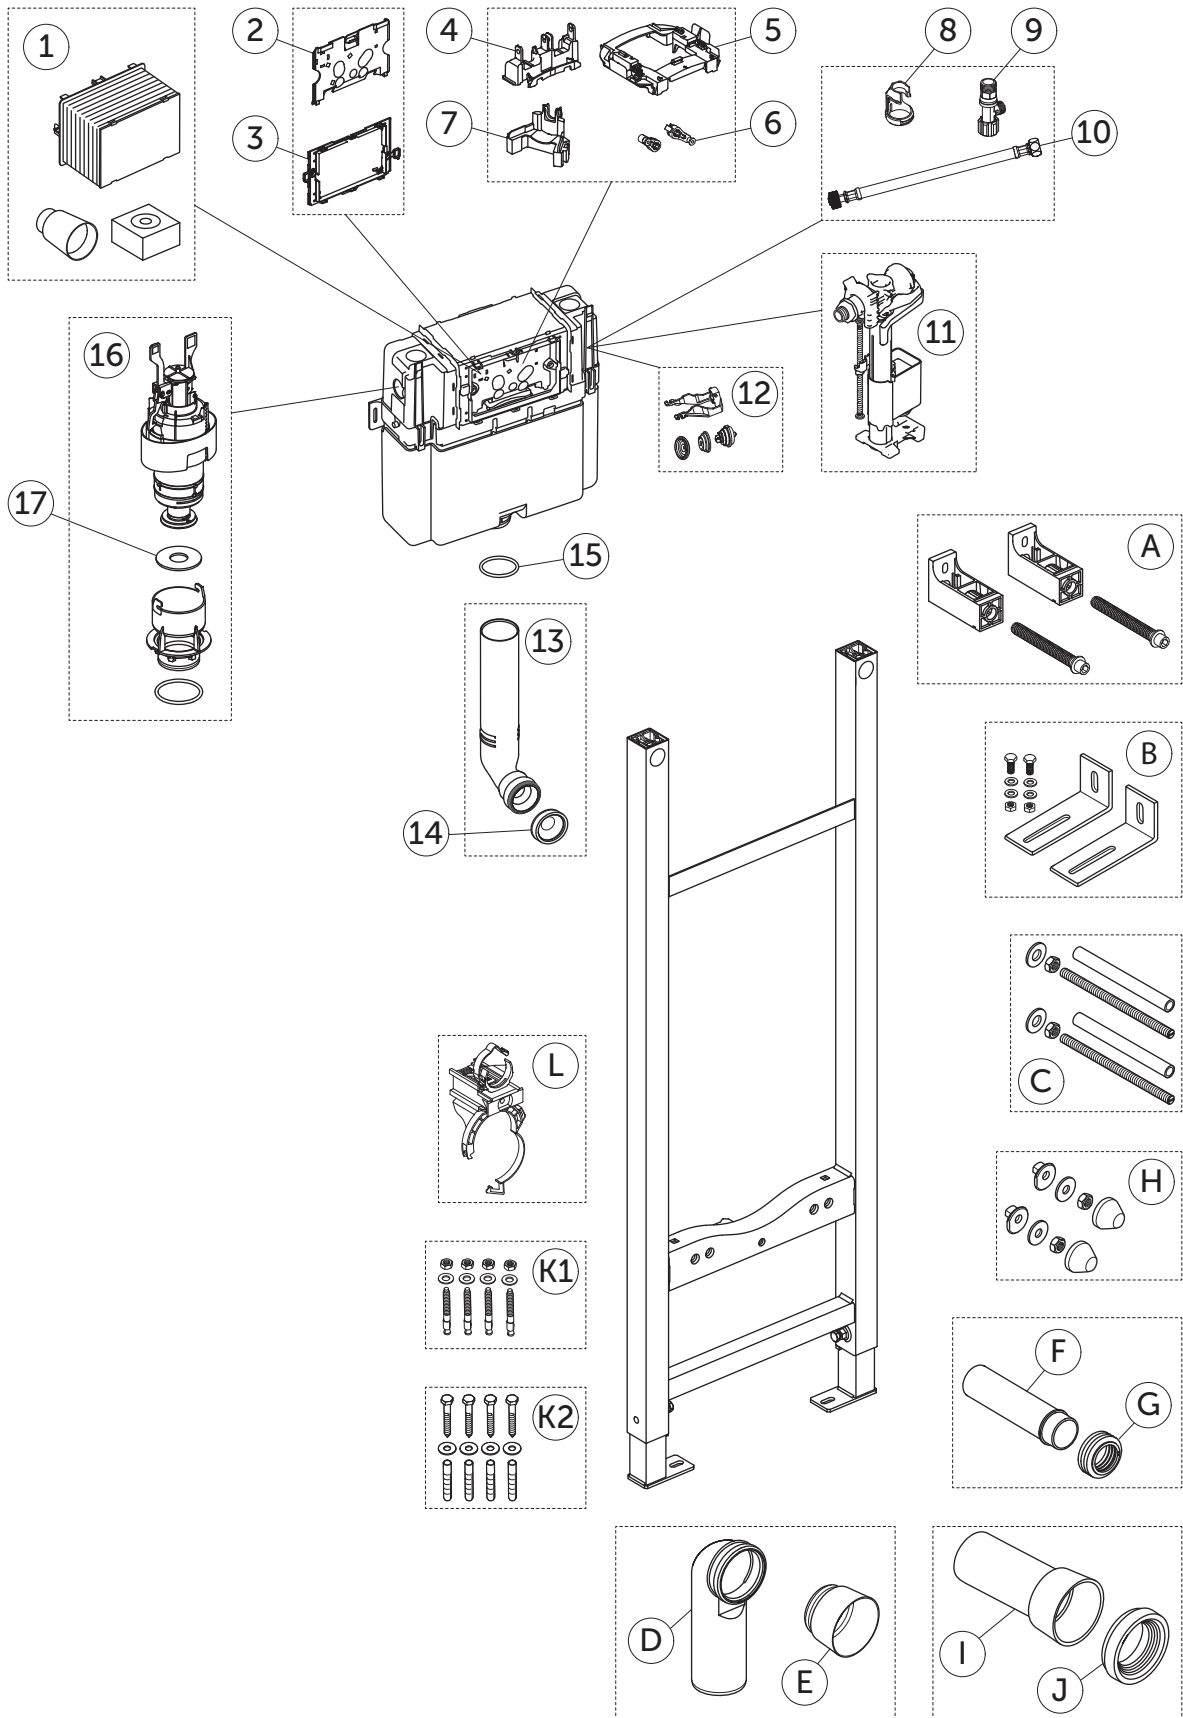

SPARE PARTS

PROSYS 150

SPARE PARTS

PROSYS 150

Item	Code	Description
1	RV16667	Prosys Service Tunnel
2	RV30467	Prosys Protective Plate for 150, 80 & Eco
3	RV26867	Prosys 150 & 80 Base for Protective Box
4	RV27067	Prosys 150 Lever Block
5	RV26967	Prosys 150 Central Block
6	RV20067	Control Plate Fixers
7	RV27367	Prosys 150 Inlet Valve Support
8	RV28467	Prosys 150 Stop Valve Support
9	RV16967	Prosys 150 Stop Valve
10	RV17267	Prosys 150 Flexible Hose 3/8 x 3/8 x 300mm
11	RV15467	Prosys Filling SmartValve Class 1
12	RV20367	Maintenance Kit for SmartValve
13	RV17567	Prosys 150 Cistern Flushpipe
14	RV21867	Prosys Flush Pipe Seal 150, 80 & ECO Dry wall Frame (PKx5)
15	RV26467	Prosys 150 & Eco Flush pipe O-Ring Ø55 (x 5)
16	RV14967	Prosys 150 Outlet Valve Mechanical
17	RV15567	Prosys Outlet Valve Seal for 150, 80, ECO & 2.0 (PK x 10)
A	RV17767	Prosys EasyFix Wall Brackets L = 181mm for wall depth 150 > 210mm. To use with R027967
B	RV30567	Prosys 150 Metal Wall Fixing Brackets for 820mm High WC Frames
C	RV27167	Prosys WC Bowl Fixation Rods M12 x 2
D	RV18067	Prosys Outlet Bend 90 x 90mm
E	RV18167	Prosys Outlet Bend Adapter 90/110
	RV21767	Prosys Outlet Bend Adapter 90/100 PVC
F	RV19967	Prosys Flush Pipe 180mm x Ø45 & Seal
G	RV26767	Prosys Flush Pipe Connection to WC Ø40/45 (PK x 5)
H	R0201AC	Prosys WC Fixings Protective Caps White
	R0201AA	Prosys WC Fixings Protective Caps Chrome
I	RV18267	Prosys WC connection pipe diam 90x250
J	RV18367	Prosys Rubber Seal for WC bowl Ø125
K1	RV17867	Prosys Wall & Floor Fixation Screws (x 4) For Standard Dry Wall WC Frames
K2	RV17967	Prosys Floor Fixation Kit for Freestanding WC Frame (x 4)
L	RV19167	Prosys Adjustable Outlet Bend Support Bracket to suit 150/120 Dry Wall WC frames