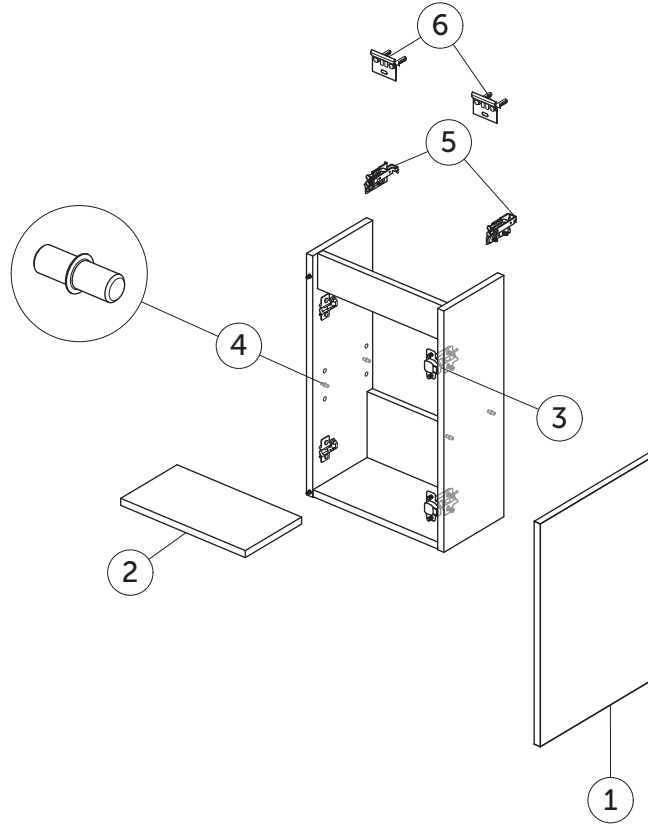

Guest Unit 360
1 door

EUROVIT⁺
ULYSSE⁺
SIMPLICITY⁺

Item	Description	Colour/Finish	Code No.	Quantity
1	Door panel 352 x 508 (No hinges)	WG - Glossy White TI - Mid Grey Y8 - Natural Oak Y9 - Flint Hickory	RF030WG RF030TI RF030Y8 RF030Y9	1
2	Shelf 321 x 173	WG - Glossy White TI - Mid Grey Y8 - Natural Oak Y9 - Flint Hickory	RF031WG RF031TI RF031Y8 RF031Y9	1
3	Hinge KIT for door SC (Hinge and plate)		EV43667	1 + 1
4	Shelf support KIT		EV43567	4
5	Set Scarpi hanging bracket		EF02567	pair
6	Wall hanging bracket		EF02667	2