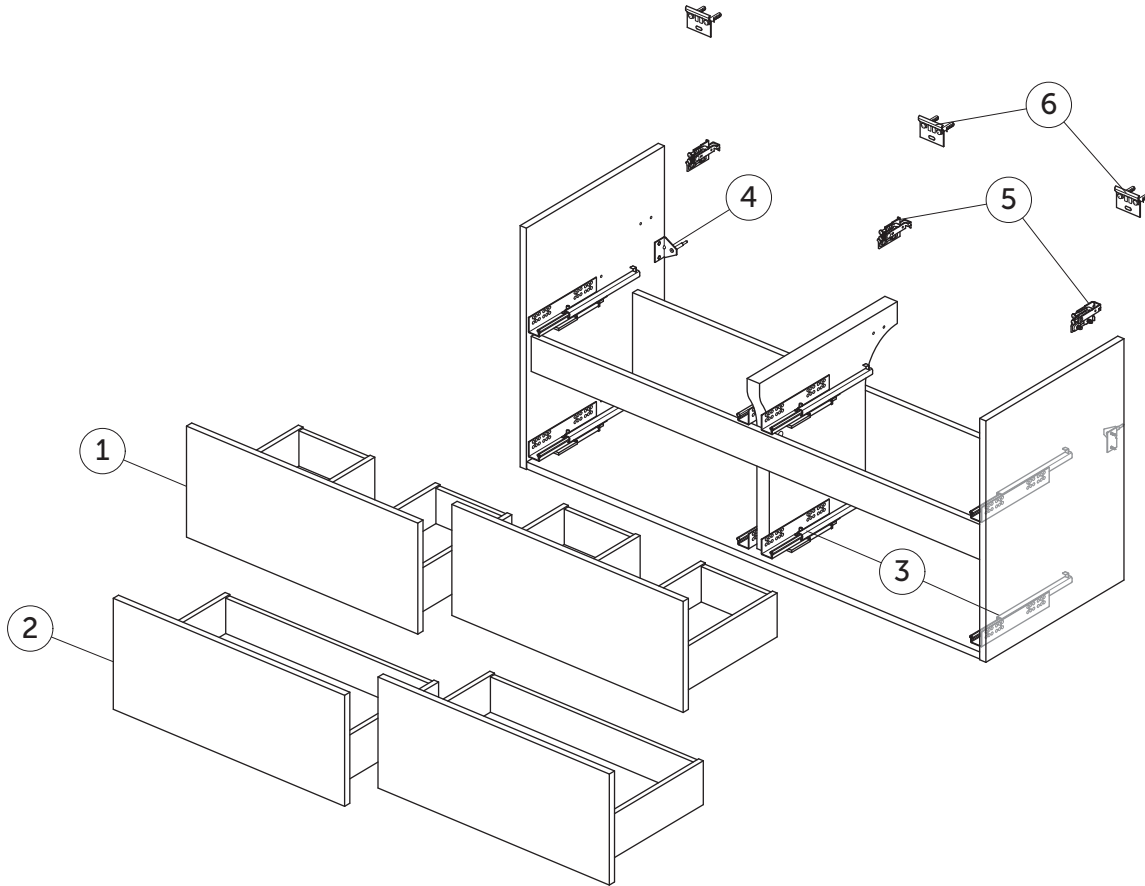

Basin Unit 1200 WH
4 drawers

EUROVIT⁺
ULYSSE⁺
SIMPLICITY⁺

Item	Description	Colour/Finish	Code No.	Quantity
1	Upper drawer 60	WG - Glossy White TI - Mid Grey Y8 - Natural Oak Y9 - Flint Hickory	RF012WG RF012TI RF012Y8 RF012Y9	1
2	Lower drawer 60	WG - Glossy White TI - Mid Grey Y8 - Natural Oak Y9 - Flint Hickory	RF013WG RF013TI RF013Y8 RF013Y9	1
3	Runners KIT 300mm Hettich Quadro PE PO		RF00167	pair
4	L-bracket support		EF02467	1
5	Set Scarpi hanging bracket		EF02567	pair
6	Wall hanging bracket		EF02667	2