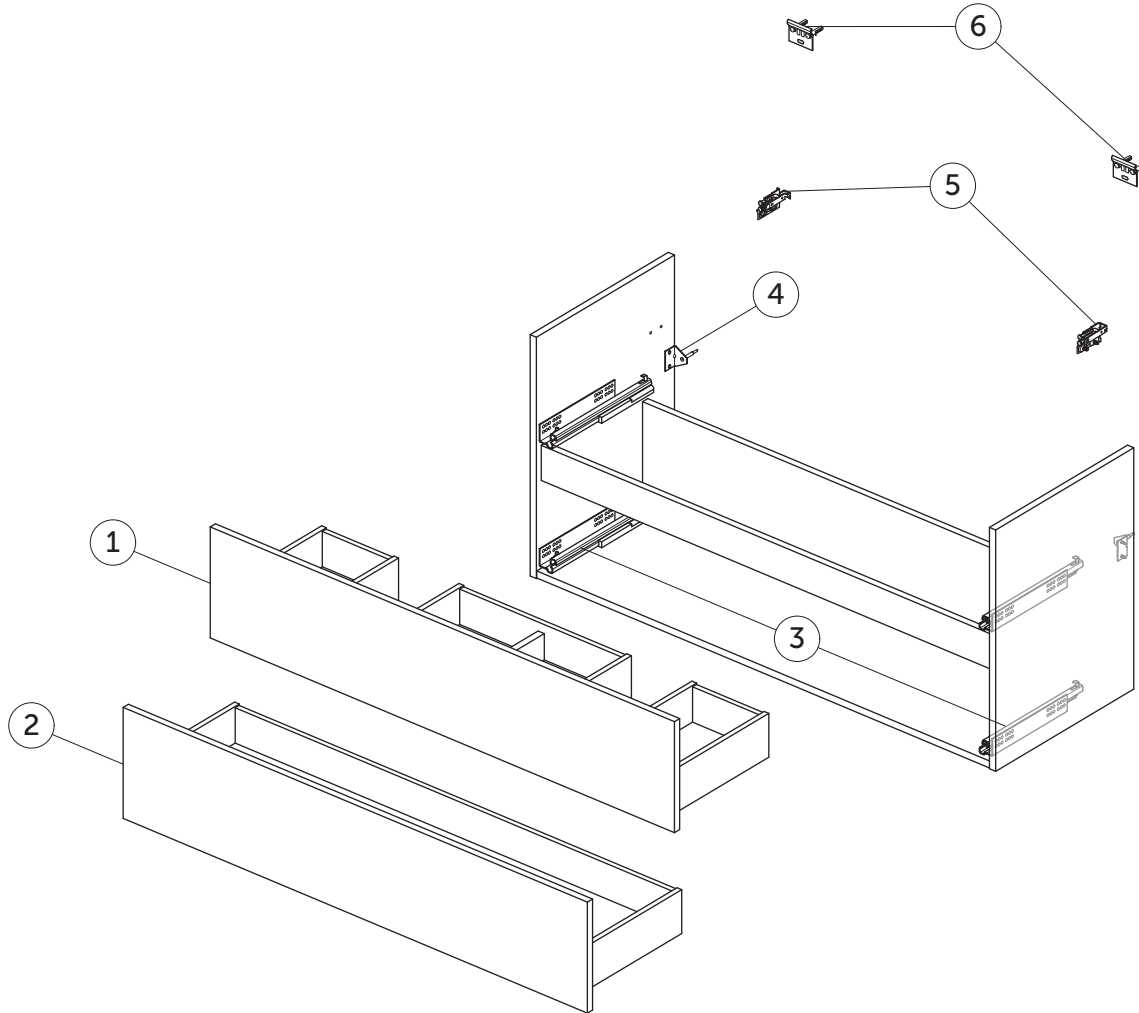

SPARE PARTS

R0266

Basin Unit 1200 WH
2 drawers

EUROVIT⁺
ULYSSE⁺
SIMPLICITY⁺

Item	Description	Colour/Finish	Code No.	Quantity
1	Upper drawer 120	WG - Glossy White TI - Mid Grey Y8 - Natural Oak Y9 - Flint Hickory	RF024WG RF024TI RF024Y8 RF024Y9	1
2	Lower drawer 120	WG - Glossy White TI - Mid Grey Y8 - Natural Oak Y9 - Flint Hickory	RF025WG RF025TI RF025Y8 RF025Y9	1
3	Runners KIT 300mm Hettich Quadro V6 FE PO		RF00267	pair
4	L-bracket support		EF02467	1
5	Set Scarpi hanging bracket		EF02567	pair
6	Wall hanging bracket		EF02667	2