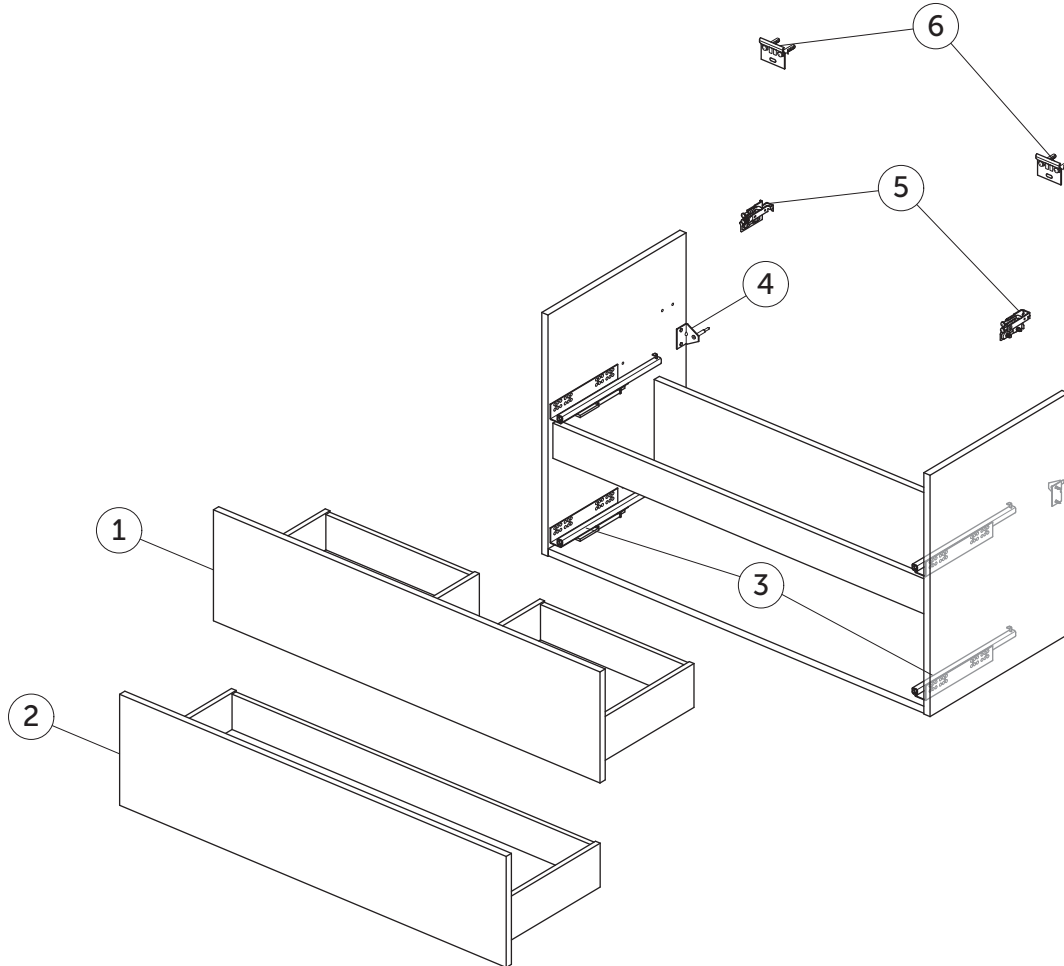

# SPARE PARTS

R0265

Basin Unit 1000 WH  
2 drawers

EUROVIT<sup>+</sup>  
ULYSSE<sup>+</sup>  
SIMPLICITY<sup>+</sup>

Item	Description	Colour/Finish	Code No.	Quantity
1	Upper drawer 100	WG - Glossy White TI - Mid Grey Y8 - Natural Oak Y9 - Flint Hickory	RF022WG RF022TI RF022Y8 RF022Y9	1
2	Lower drawer 100	WG - Glossy White TI - Mid Grey Y8 - Natural Oak Y9 - Flint Hickory	RF023WG RF023TI RF023Y8 RF023Y9	1
3	Runners KIT 300mm Hettich Quadro PE		EF02367	pair
4	L-bracket support		EF02467	1
5	Set Scarpi hanging bracket		EF02567	pair
6	Wall hanging bracket		EF02667	2