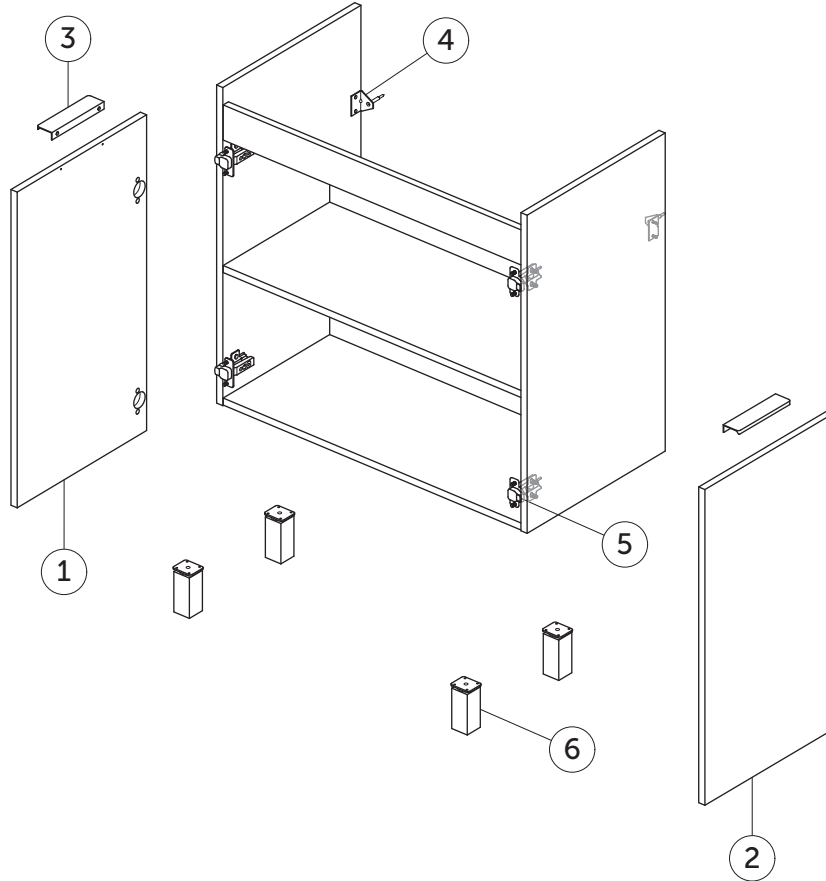

SPARE PARTS

Basin Unit 800 FS HDL
2 doors

R0262

EUROVIT⁺
ULYSSE⁺
SIMPLICITY⁺

Item	Description	Colour/Finish	Code No.	Quantity
1	LH door panel 398 x 720 (No hinges)	WG - Glossy White TI - Mid Grey Y8 - Natural Oak Y9 - Flint Hickory	RF018WG RF018TI RF018Y8 RF018Y9	1
2	RH door panel 398 x 720 (No hinges)	WG - Glossy White TI - Mid Grey Y8 - Natural Oak Y9 - Flint Hickory	RF019WG RF019TI RF019Y8 RF019Y9	1
3	Slim handle L 160mm with screws	Chrome	RF005AA	1
4	L-bracket support		EF02467	1
5	Hinge KIT for door SC (Hinge and plate)		EV43667	1 + 1
6	Short leg H 100mm adjustable		EV43967	1