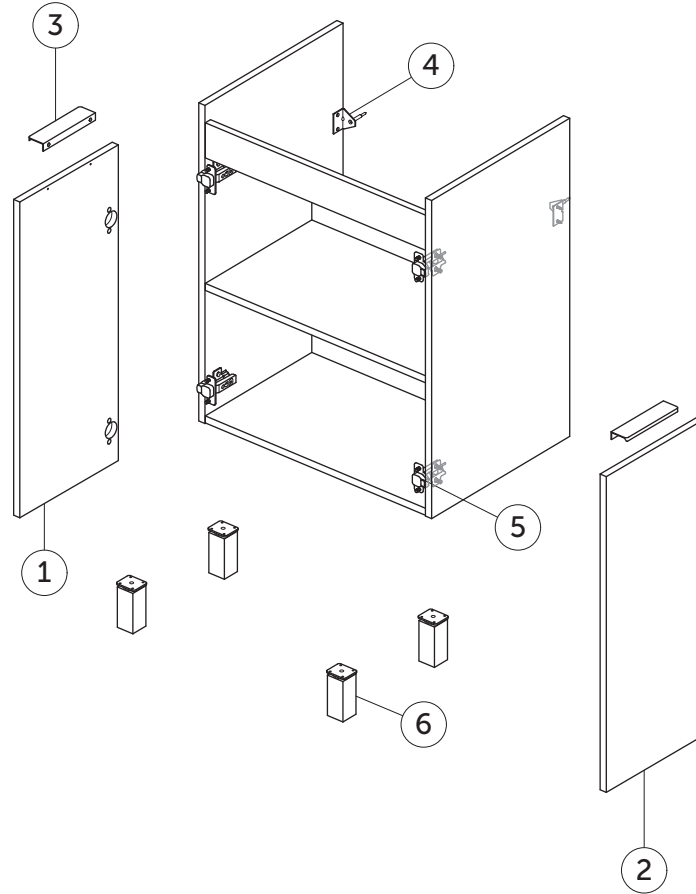

SPARE PARTS

Basin Unit 600 FS HDL
2 doors

R0258

EUROVIT⁺
ULYSSE⁺
SIMPLICITY⁺

Item	Description	Colour/Finish	Code No.	Quantity
1	LH door panel 298 x 720 (No hinges)	WG - Glossy White TI - Mid Grey Y8 - Natural Oak Y9 - Flint Hickory	RF010WG RF010TI RF010Y8 RF010Y9	1
2	RH door panel 298 x 720 (No hinges)	WG - Glossy White TI - Mid Grey Y8 - Natural Oak Y9 - Flint Hickory	RF011WG RF011TI RF011Y8 RF011Y9	1
3	Slim handle L 160mm with screws	Chrome	RF005AA	1
4	L-bracket support		EF02467	1
5	Hinge KIT for door SC (Hinge and plate)		EV43667	1 + 1
6	Short leg H 100mm adjustable		EV43967	1