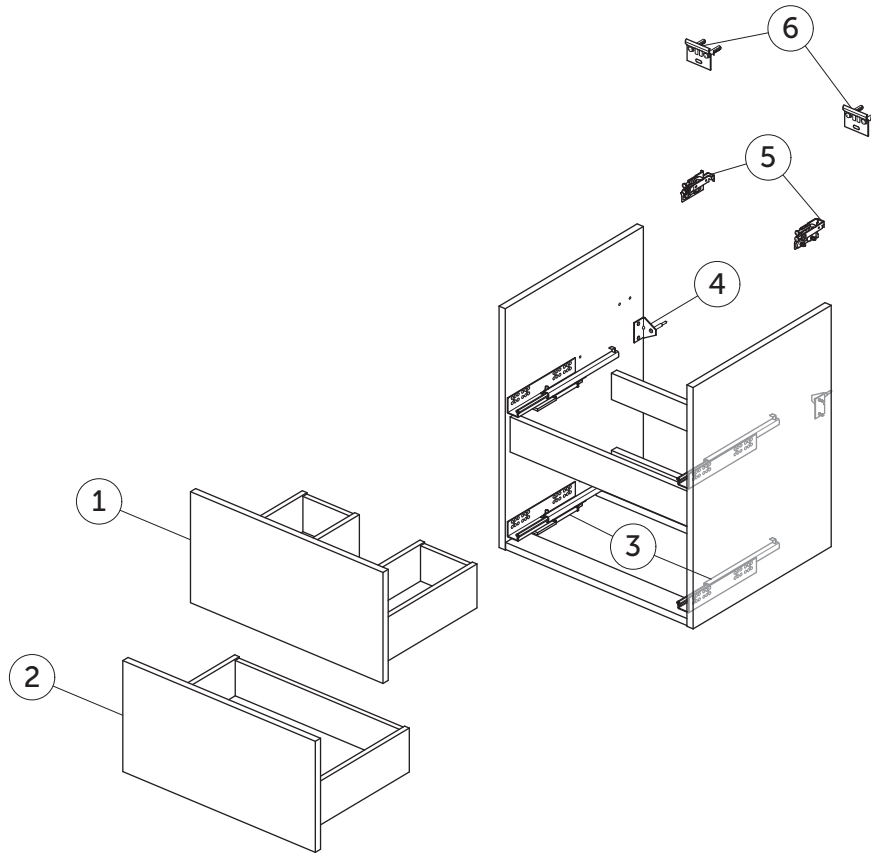

# SPARE PARTS

Basin Unit 500 WH  
2 drawers

R0265

EUROVIT<sup>+</sup>  
ULYSSE<sup>+</sup>  
SIMPLICITY<sup>+</sup>

Item	Description	Colour/Finish	Code No.	Quantity
1	Upper drawer 50	WG - Glossy White TI - Mid Grey Y8 - Natural Oak Y9 - Flint Hickory	RF007WG RF007TI RF007Y8 RF007Y9	1
2	Lower drawer 50	WG - Glossy White TI - Mid Grey Y8 - Natural Oak Y9 - Flint Hickory	RF008WG RF008TI RF008Y8 RF008Y9	1
3	Runners KIT 300mm Hettich Quadro PE PO		RF00167	pair
4	L-bracket support		EF02467	1
5	Set Scarpi hanging bracket		EF02567	pair
6	Wall hanging bracket		EF02667	2