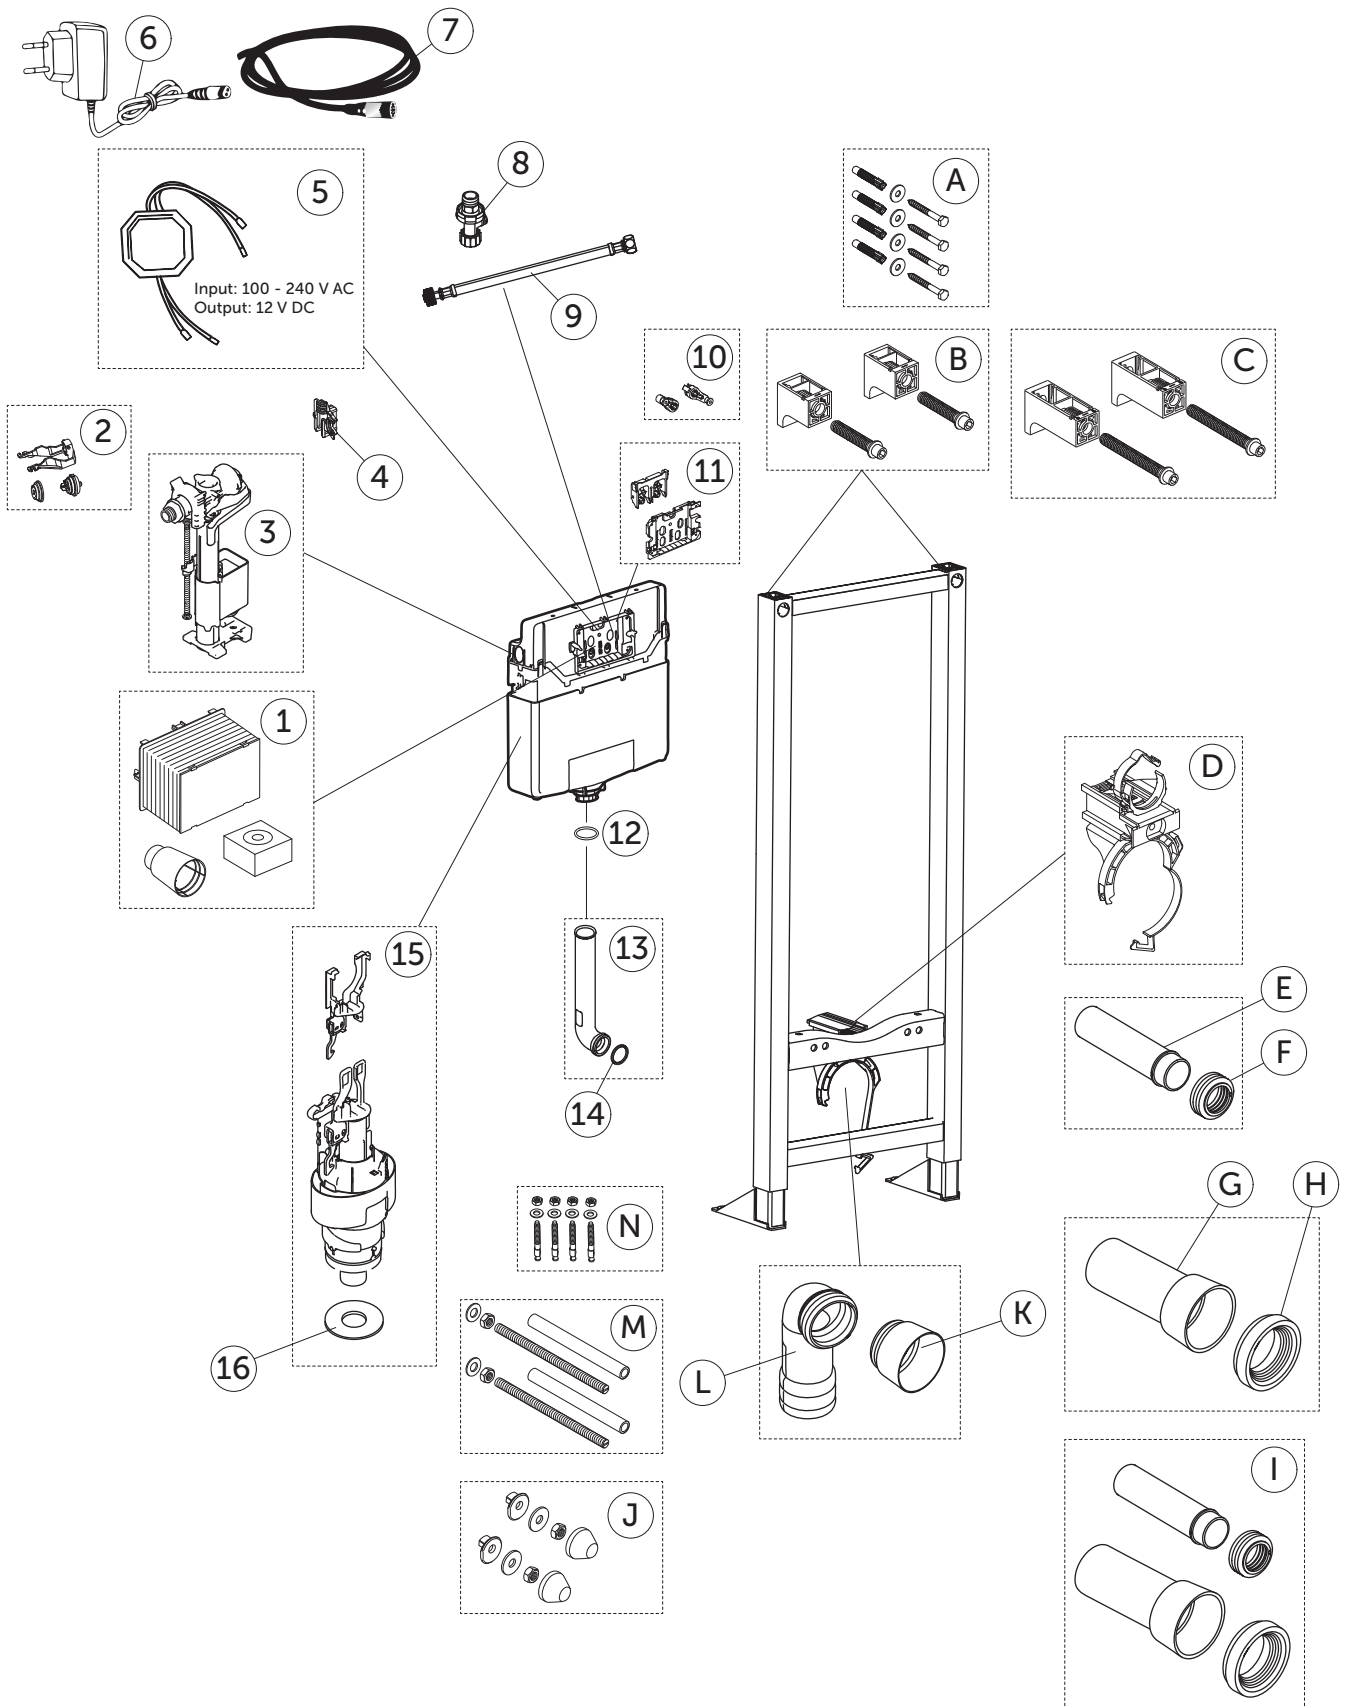

# SPARE PARTS

PROSYS 120

# SPARE PARTS

PROSYS 120

REP.	CODE	DESCRIPTION
1	RV16667	Prosys Service Tunnel
2	RV20367	Maintenance KIT For SmartValve
3	RV15467	Prosys Filling SmartValve Class 1
4	RV27467	Prosys 120 Inlet Valve Support (pk x 5)
5	R009367	Prosys Transformer For Septa Pro E1 & E2
6	RV28567	Charger For Prosys SmartForce
7	RV28367	Power Cable For Septa Pro E1 & E2 F/Ps
8	RV16767	Prosys 120 Stop Valve
9	RV17067	Prosys 120 Flexible Hose 3/8 x 3/8 x 215
10	RV20067	Control Plate Fixers
11	RV24167	Prosys 120 Plate & Mech Outlet Valve Lever
12	RV29267	Prosys 120 Flush Pipe Seal Ø40 (PK x 4)
13	RV17367	Prosys 120 Flush Pipe
14	RV27767	Prosys Flush Pipe Seal For 120 & 2.0 (PK x 5)
15	RV15267	Prosys 120 Class 1 Flush Valve Mech
16	RV15667	Prosys 120 Outlet Valve Seal (pk x 10)
A	RV17867	Prosys Wall & Floor Fixation Screws (x4) For Standard Dry Wall WC Frames
B	RV17667	Prosys 120 EasyFix Wall Brackets L=144mm For Wall Depth 120 > 180mm
C	RV17767	Prosys 120 EasyFix Wall Brackets L=181mm For Wall Depth 150 > 210mm
D	RV19167	Prosys 150 & 120 Outlet Bend Support
E	RV19967	Prosys Flush Pipe 180mm x Ø45 Seal
F	RV26767	Prosys Flush Pipe connection to WC Q40/45 (PK x 5)
G	RV18267	Prosys WC Connection Pipe Ø90 x 250mm
H	RV18367	Prosy Rubber Seal For WC Bowl Ø125
I	RV23667	Prosys Connection Pipes Ø90 & Ø45 Pack
J	R0201AC	Prosys WC Fixings Protective Caps White
	R0201AA	Prosys WC Fixings Protective Caps Chrome
K	RV18167	Prosys Outlet Bend Adaptor 90/110
	RV21767	Prosys Outlet Bend Adaptor 90/100 PVC
L	RV18067	Prosys Outlet Bend 90 x 90mm
	RV21667	Prosys Outlet Bend 90 x 100mm (FR)
	RV22567	Prosys Outlet Bend 90 x 110mm (UK)
M	RV27167	Prosys WC Bowl Fixation Rods M12 x 2
N	RV17967	Prosys Floor Fixation KIT For Freestanding WC Frame (x 4)